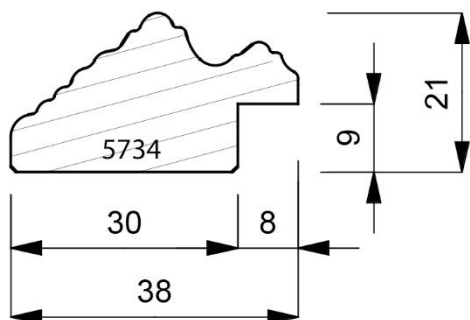

5734-026
Closed Grain Hand Finished Gold Leaf Moulding with Hand Applied Colours.
(2 Lengths to a Pack)