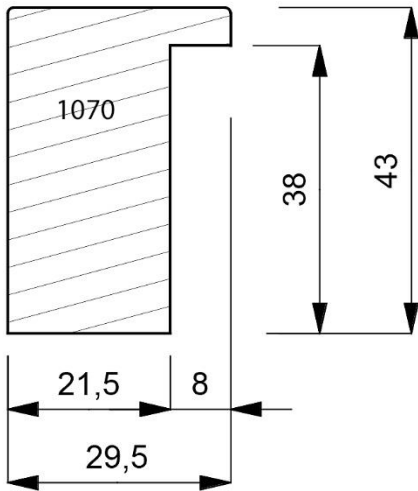

Page: 26-27

Page: 28

Page: 29-31