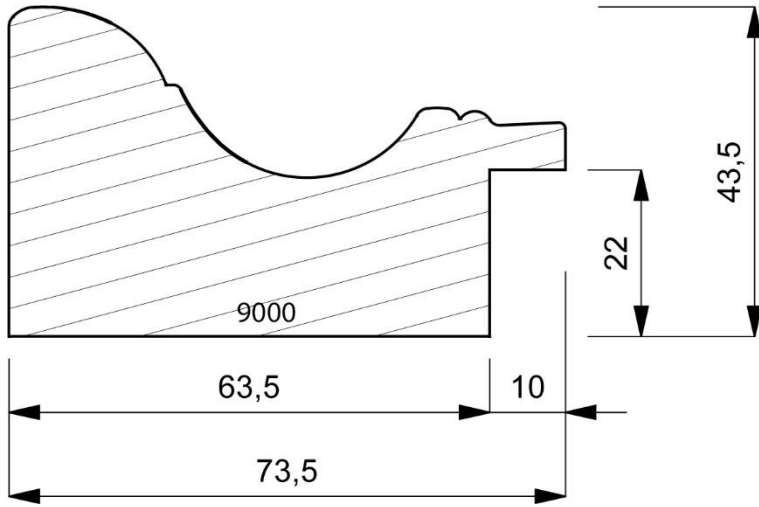

9000-000
Plain Timber Large Roanoke Shape Moulding.
(1 Length to a Pack)