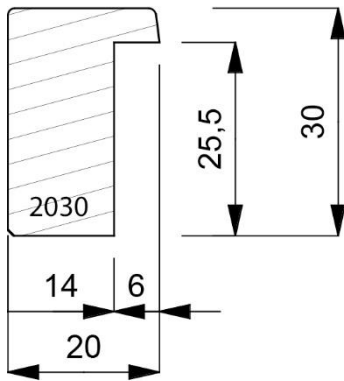

2030-042
Open Grain White Grey Deep Box Moulding. (2 Lengths to a Pack).