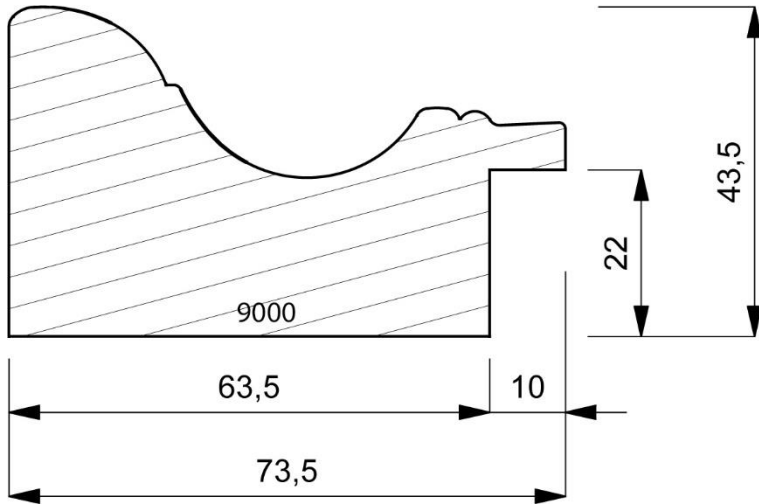

9000-026
Hand Finished Gold Leaf Moulding with Hand Applied Colours on a Traditional Roanoke Shape Moulding.
(1 Length to a Pack)