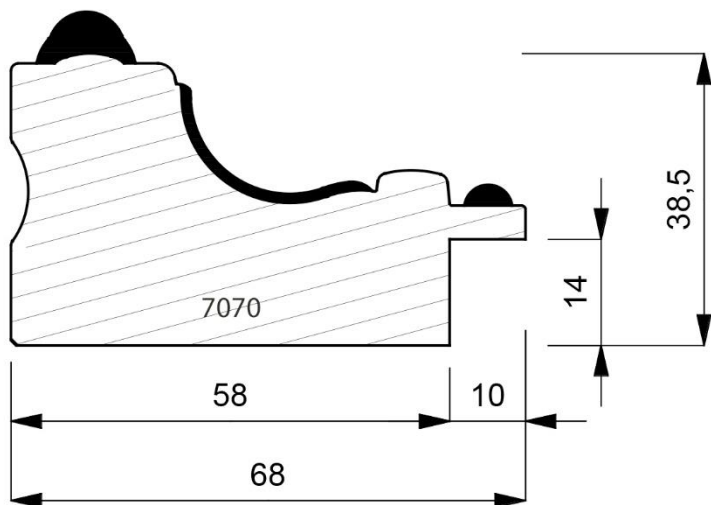

Page: 151-153

Page: 154-155

Page: 156