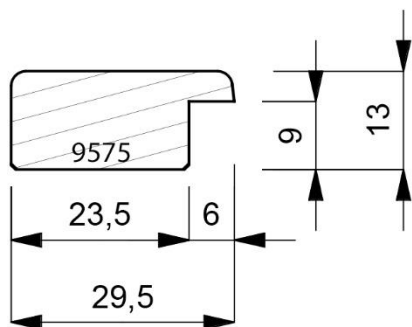

9573-015

Closed Grain Matt Black Lacquer Finish Moulding. (4 Lengths to a Pack)

Made in Italy

9574-015

Closed Grain Matt Black Lacquer Finish Moulding. (2 Lengths to a Pack)

Made in Italy

9575-015
Closed Grain Matt Black Lacquer Finish Moulding. (4 Lengths to a Pack)
Made in Italy