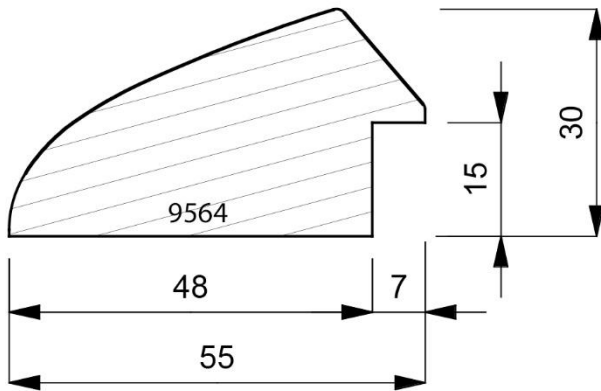

9564-121
Closed Grain Black Moulding with a Burned Antique Finish. (1 Length to a Pack)
Made in Italy