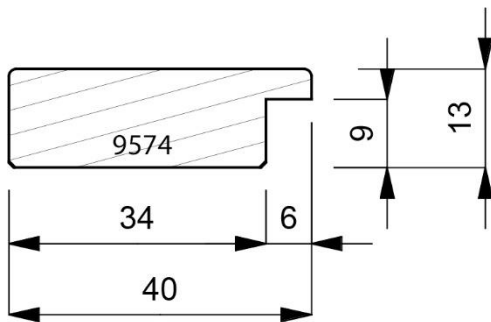

Page: 183

Page: 184

Page: 185

Page: 186