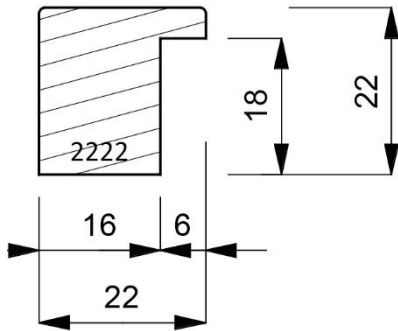

2222-019
Open Grain Dark Grey Finish on 22mm Small Box Moulding. (4 Lengths to a Pack)