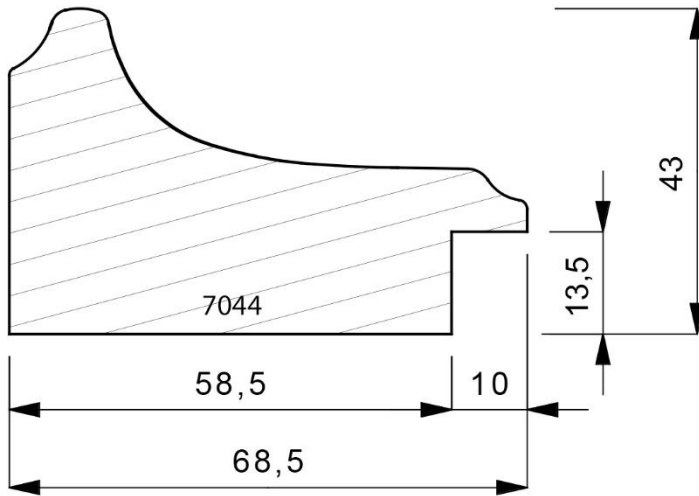

7044-000
Plain Timber Contemporary Scoop Moulding. (1 Length to a Pack)