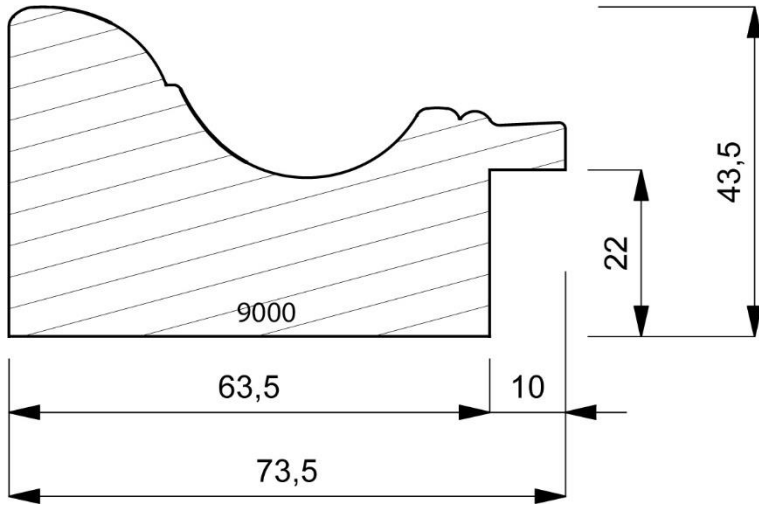

9000-090
Open Grain Vellum Finish on a Traditional Roanoke Shape Moulding.
(1 Length to a Pack)

9000-098
Open Grain Walnut Finish on a Traditional Roanoke Shape Moulding.
(1 Length to a Pack)

9040-000
Plain Timber Contemporary Liner. (2 Lengths to a Pack)