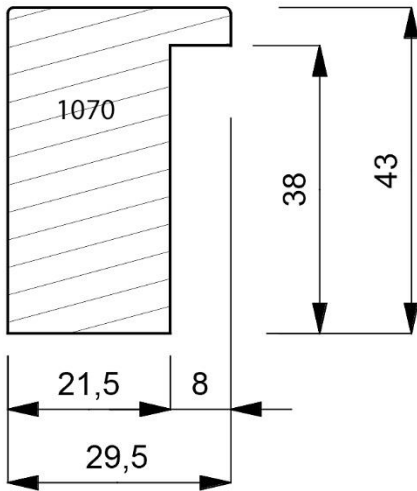

Page: 191

Page: 192

Mouldings shown are subject to the usual photographic & printing restrictions.

Physical samples are available on request.

Images shown are actual size.

1070-000
Plain Timber 43mm Deep Box Moulding. (2 Lengths to a Pack)