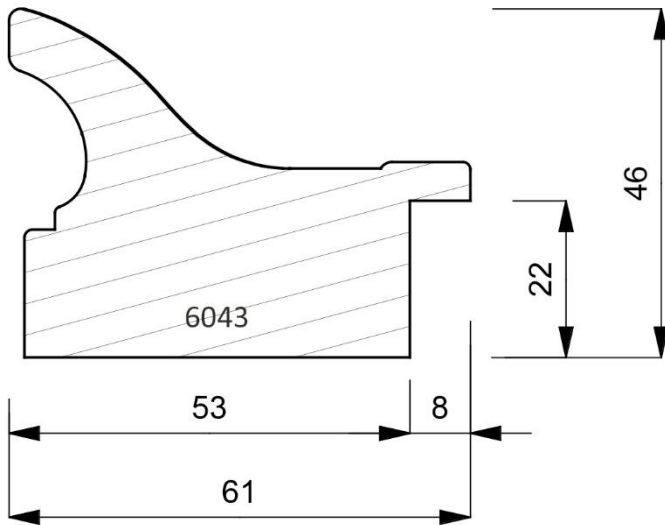

6043-023
Hand Finished Silver Leaf Flemish Ornamental Moulding. (1 Length to a Pack)