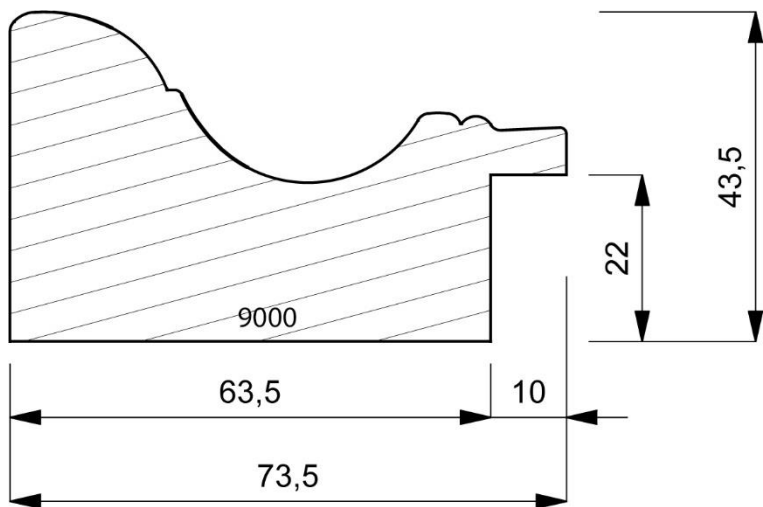

9000-062
Closed Grain Ice Blue Finish with Antique Silver Lip on a Traditional Roanoke Shape Moulding.
(1 Length to a Pack)