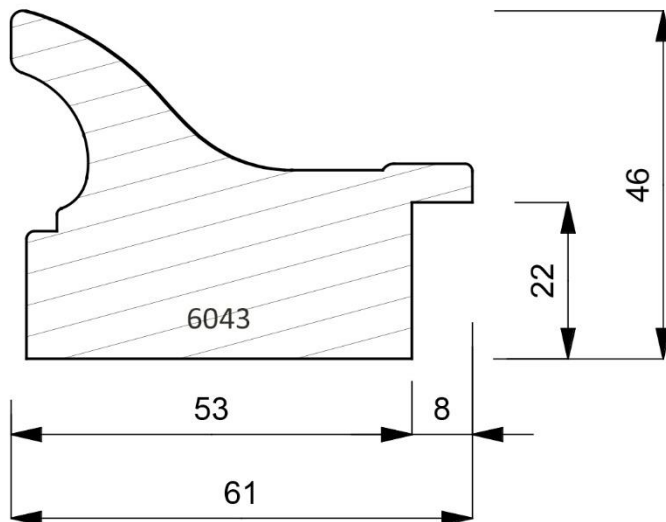

Page: 133-134