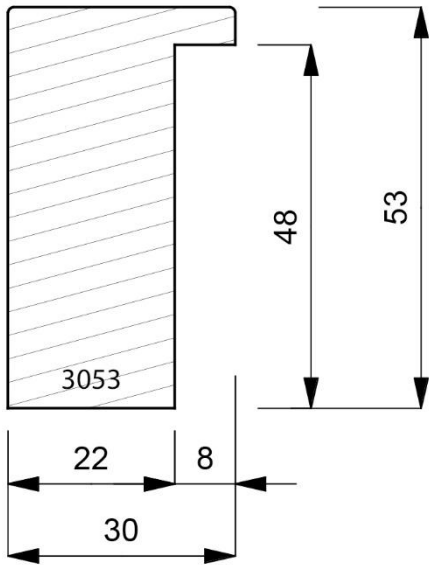

3053-000
Plain Timber 53mm Deep Box Moulding. (2 Lengths to a Pack)

3053-001
Open Grain White Finish 53mm Deep Box Moulding. (2 Lengths to a Pack)

3053-022
Open Grain Matt Black Finish on 53mm Deep Box Moulding. (2 Lengths to a Pack)