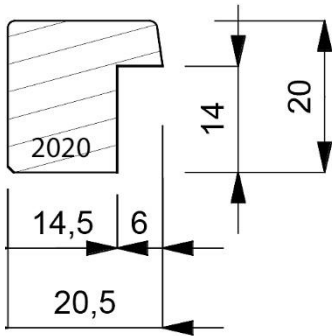

2020-050
Open Grain Date Finish on 20mm Small Box Moulding. (4 Lengths to a Pack)