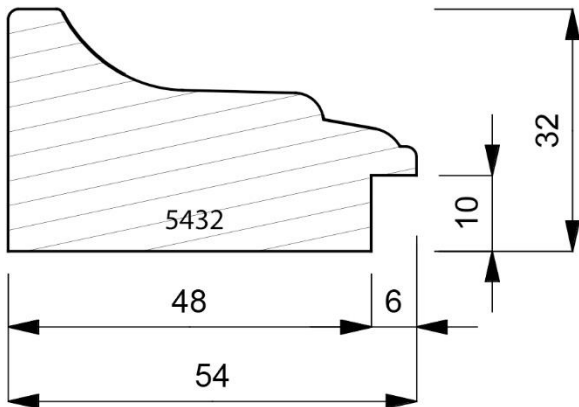

5432-090
Open Grain Vellum Finish Scoop & Slip Moulding. (2 Lengths to a Pack)