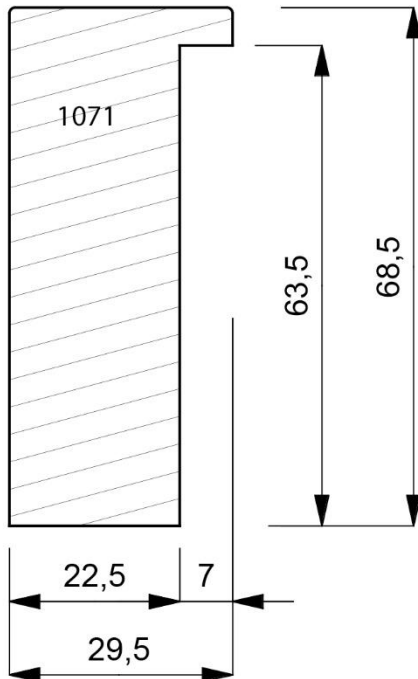

Page: 26-27