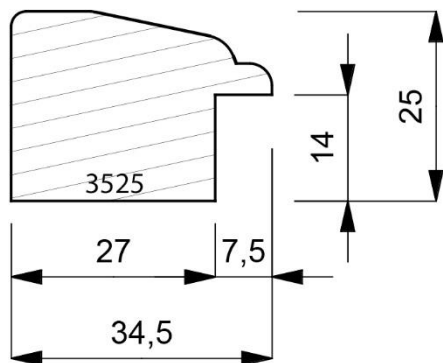

3525-000
Plain Timber Liner Moulding. (2 Lengths to a Pack)

3525-090
Open Grain Vellum Finish Liner Moulding. (2 Lengths to a Pack)

3525-091
Open Grain Vellum Finish Liner Moulding with a Gold Foil Sight Edge. (2 Lengths to a Pack)