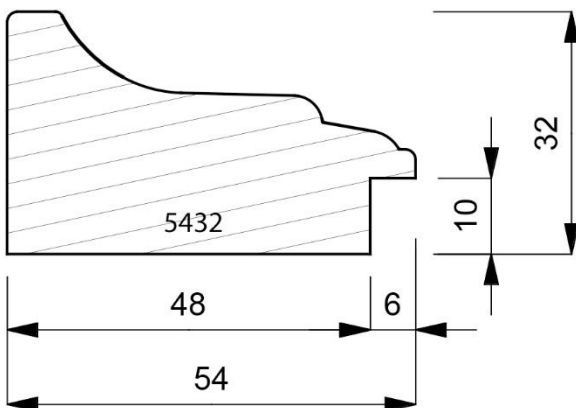

Page: 117-120