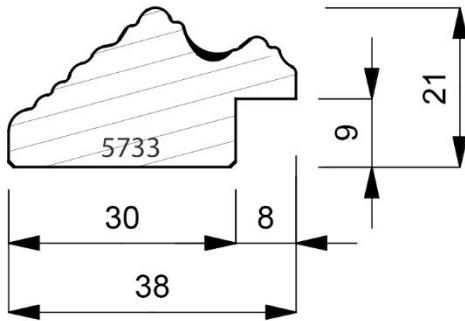

5733-018
Closed Grain Antique Black Finish with a Gold Leaf Lip & Centre Cannelure Ornament.
(2 Lengths to a Pack)