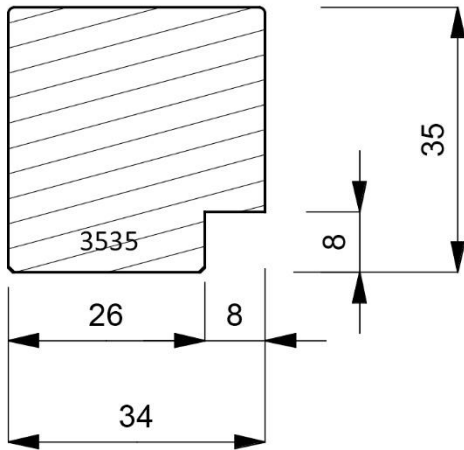

3535-000
Plain Timber Canvas Float Moulding. (2 Lengths to a Pack)