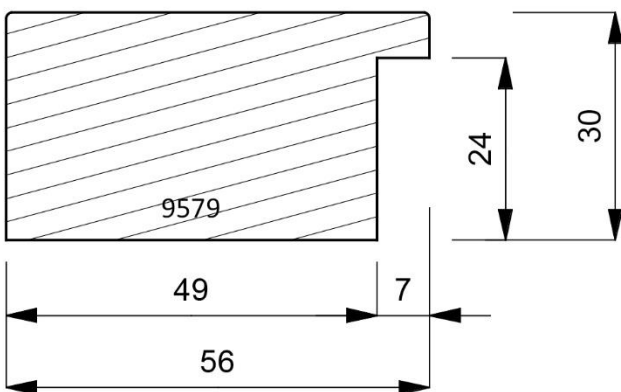

Page: 188-189