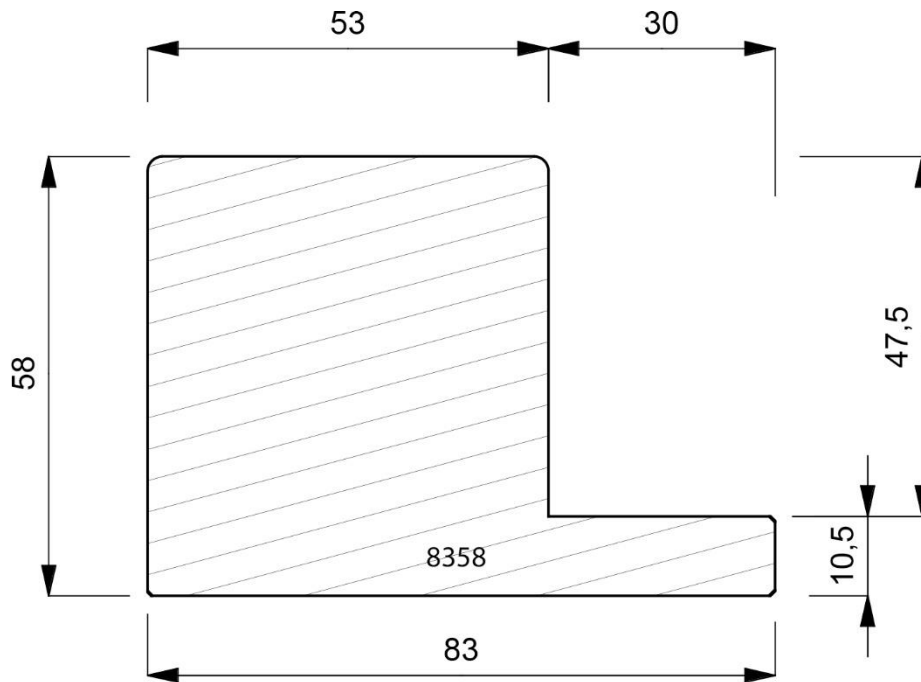

8358-000
Plain Timber Float Canvas Moulding.
(1 Length to a Pack)