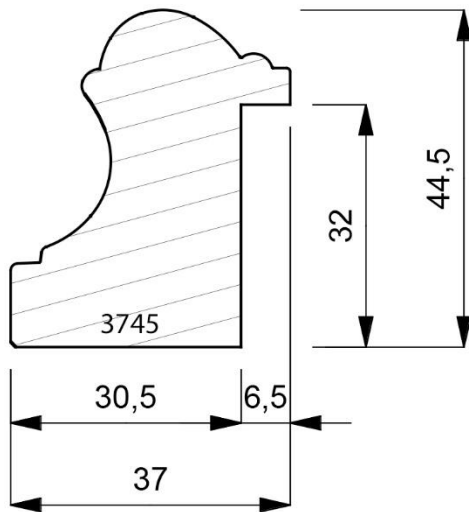

3745-000
Plain Timber Traditional Cap Moulding. (2 Lengths to a Pack)