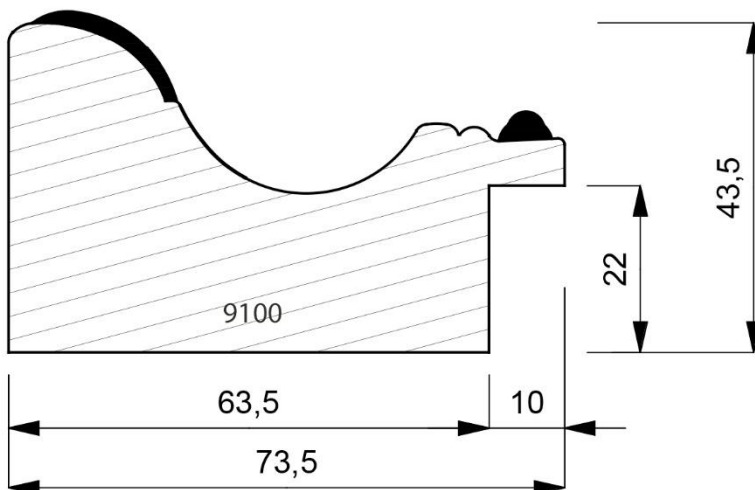

Page: 164-175

Page: 176

Page: 177