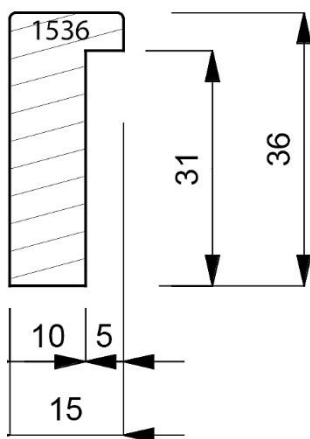

Page 32

Page: 33

Page: 34

Page: 35