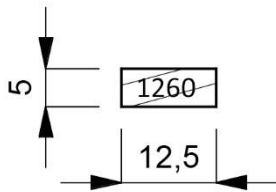

Page 32

Page: 33

Page: 34

Page: 35