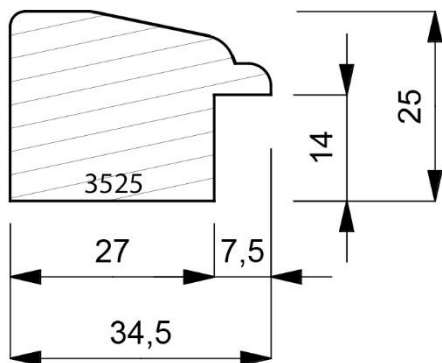

3525-000
Plain Timber Liner Moulding. (2 Lengths to a Pack)