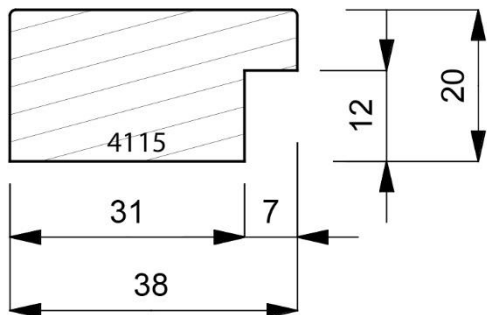

4115-000
Plain Timber Flat Case Moulding. (2 Lengths to a Pack)

4115-090
Open Grain Vellum Finish Flat Case Moulding. (2 Lengths to a Pack)

4115-098
Open Grain Walnut Finish on Flat Case Moulding. (2 Lengths to a Pack)