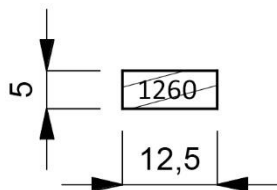

1220-078
Plain Oak 20mm Deep Box Moulding (2 Lengths to a Pack)

1260-000
12mm x 6mm spacer, to be used when floating images.
This spacer works best with 2020.
(10 Lengths to a pack)

1516-000
Plain Timber Liner. (4 Lengths to a Pack)