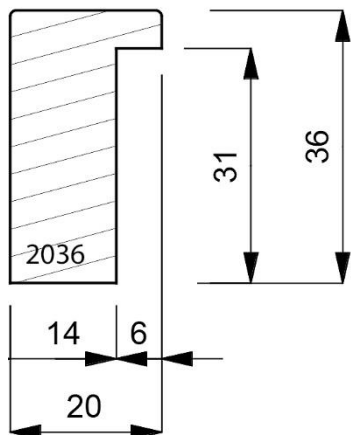

2036-122

Open Grain Matt Black Finish on 36mm Box Moulding. (2 Lengths to a Pack)