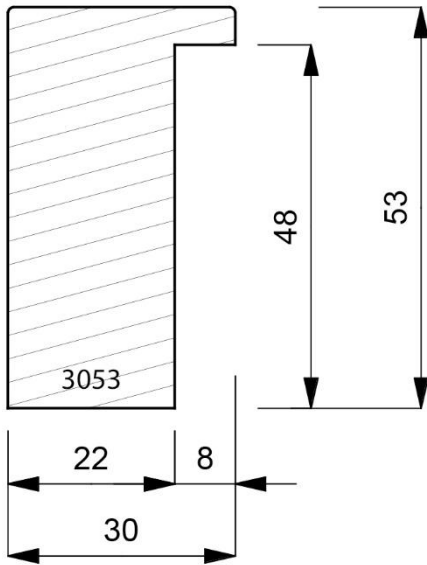

3053-000
Plain Timber 53mm Deep Box Moulding. (2 Lengths to a Pack)

3053-001
Open Grain White Finish 53mm Deep Box Moulding. (2 Lengths to a Pack)

3053-022
Open Grain Matt Black Finish on 53mm Deep Box Moulding. (2 Lengths to a Pack)