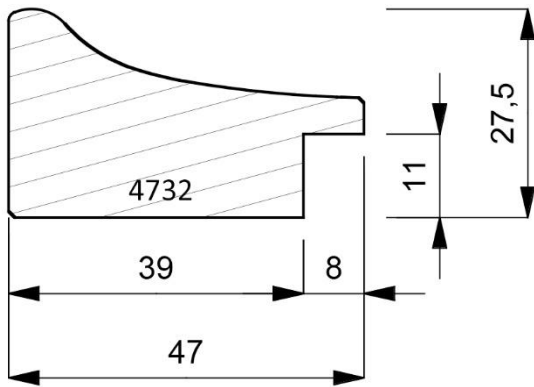

4428-122

Open Grain Semi Matt Black Finish Scoop & Slip Moulding. (2 Lengths to a Pack)

4732-000
Plain Timber Scoop Moulding. (2 Lengths to a Pack)

4732-013
Open Grain Crème Finish Moulding.
(2 Lengths to a Pack)