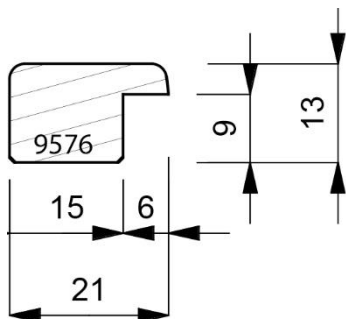

Page: 183

Page: 184

Page: 185

Page: 186