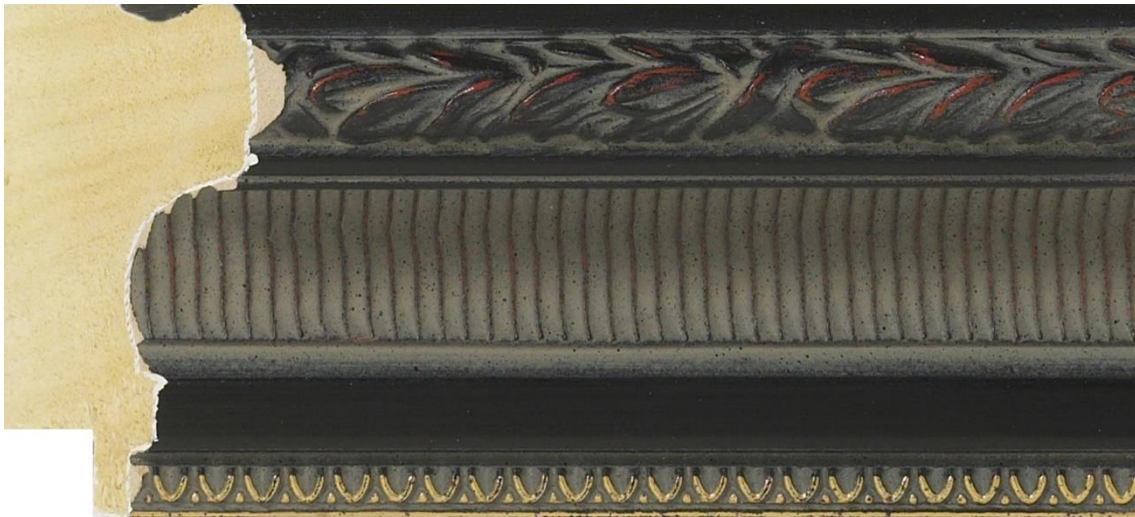

7070-018
Closed Grain Antique Black Finish with a Gold Leaf Lip using a Louis XVI Ornament.
(1 Length to a Pack)