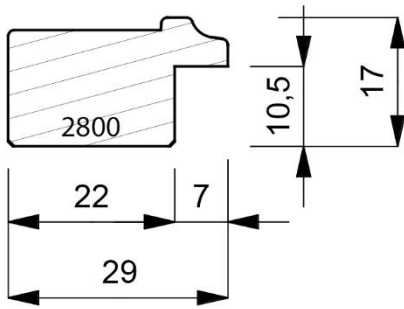

2800-025
Flat Gesso Finish Liner with Hand Applied Colours under an Antique Silver Leaf Lip.
(2 Lengths to a Pack)