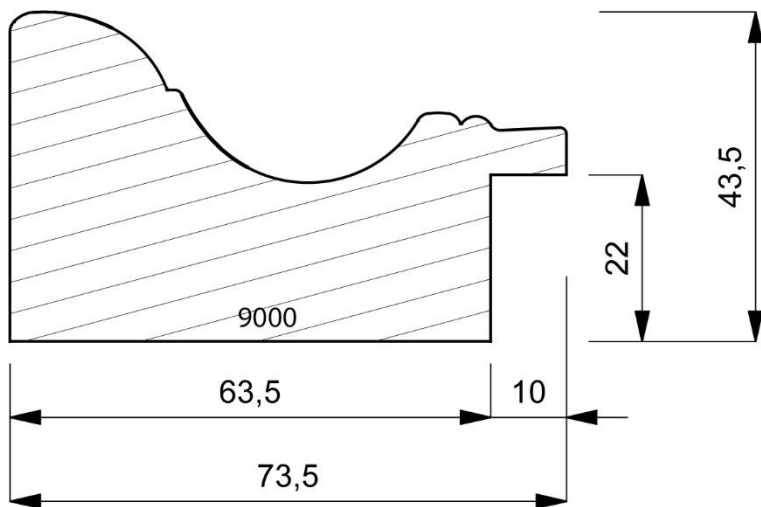

9000-061
Closed Grain Goya Finish with Antique Gold Leaf Lip on a Traditional Roanoke Shape Moulding.
(1 Length to a Pack)