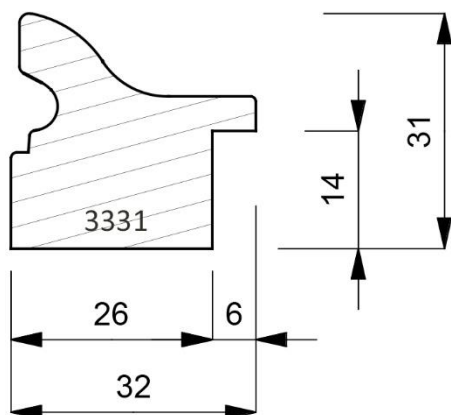

3331-023
Hand Finished Silver Leaf Flemish Ornamental Moulding. (1 Length to a Pack)