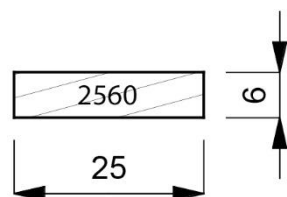

Page: 59-61

Page: 62-63

Page: 64

Page: 65