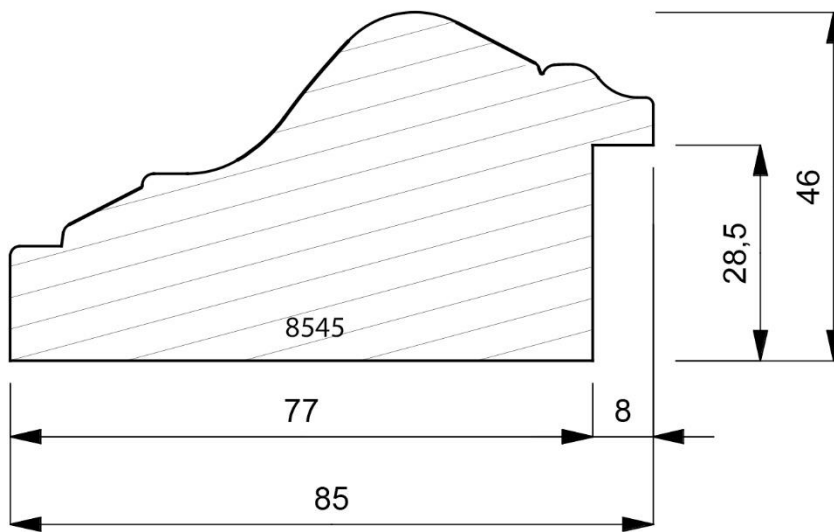

8545-022
Open Grain Matt Black Wide Reverse Moulding.
(1 Length to a Pack)