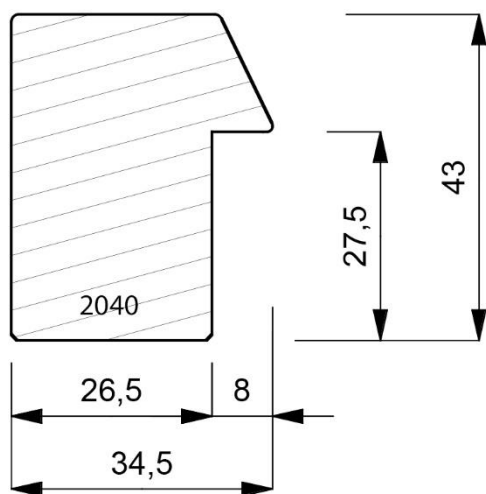

2040-122

Open Grain Matt Black Finish on 43mm Deep Box Moulding with Bevel Front Edge.
(2 Lengths to a Pack)