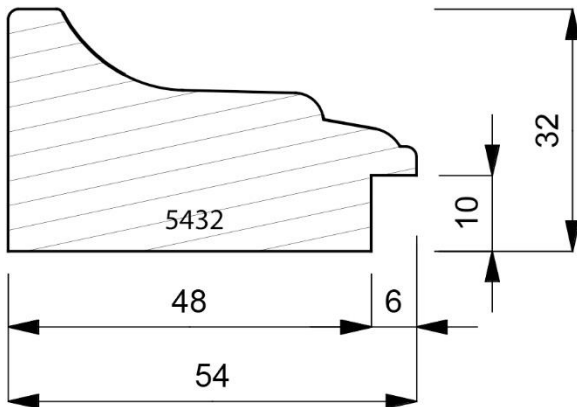

5432-121
Open Grain Matt Black Finish Scoop & Slip Moulding with a Gold Foil Lip. (2 Lengths to a Pack)