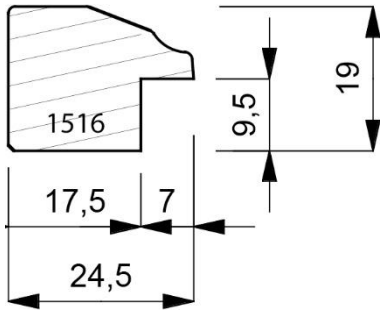

1220-078
Plain Oak 20mm Deep Box Moulding (2 Lengths to a Pack)

1260-000
12mm x 6mm spacer, to be used when floating images.
This spacer works best with 2020.
(10 Lengths to a pack)

1516-000
Plain Timber Liner. (4 Lengths to a Pack)