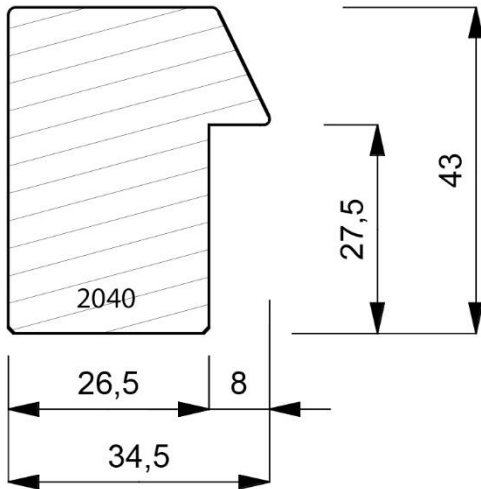

2040-000
Plain Timber 43mm Deep Box Moulding with Bevel Front Edge. (2 Lengths to a Pack)