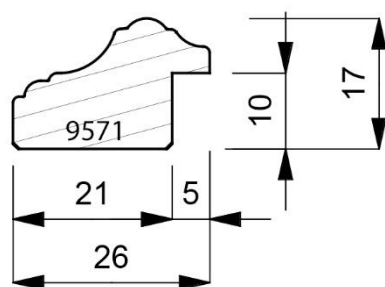

Page: 178-179

Page: 180

Page: 181

Page: 182