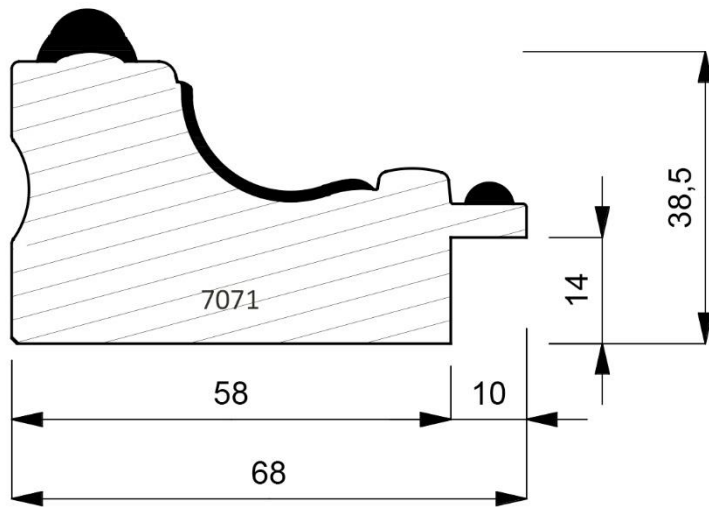

7071-076
Closed Grain Hand Finished Gold Leaf with Red Pallsander Centre Panel Moulding.
(1 Length to a Pack)