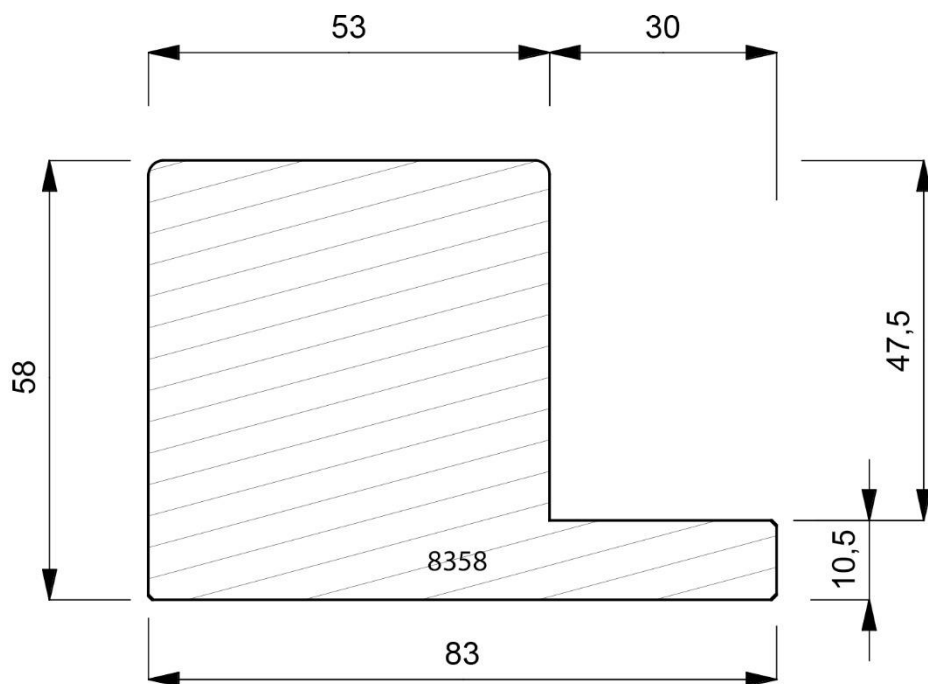

Page: 157-160