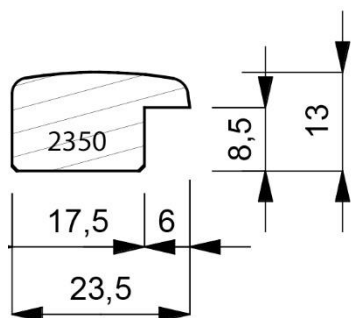

2350-015
Closed Grain Matt Black Lacquer Finish Moulding. (6 Lengths to a Pack)
Made in Italy