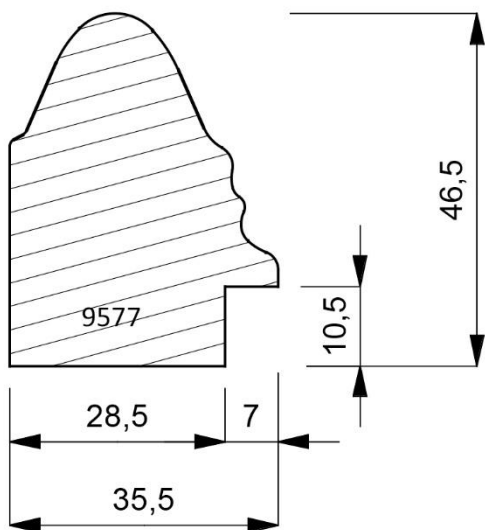

9577-000
Spanish Cap Plain Timber Moulding. (2 Lengths to a Pack)