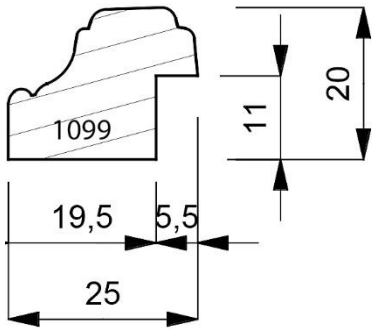

1099-050
Open Grain Date Finish on Reverse Moulding. (4 Lengths to a Pack)