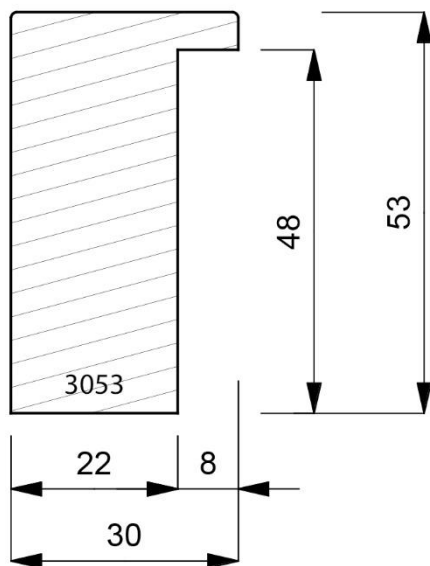

Page: 71

Page: 72

Page: 73-74