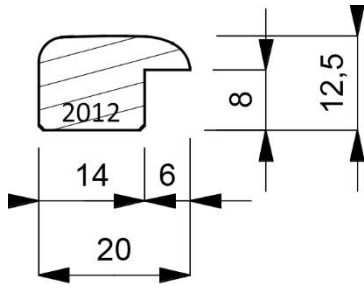

2012-022
Black Open Grain 20mm Moulding. (2 Lengths to a Pack)
Made in Spain