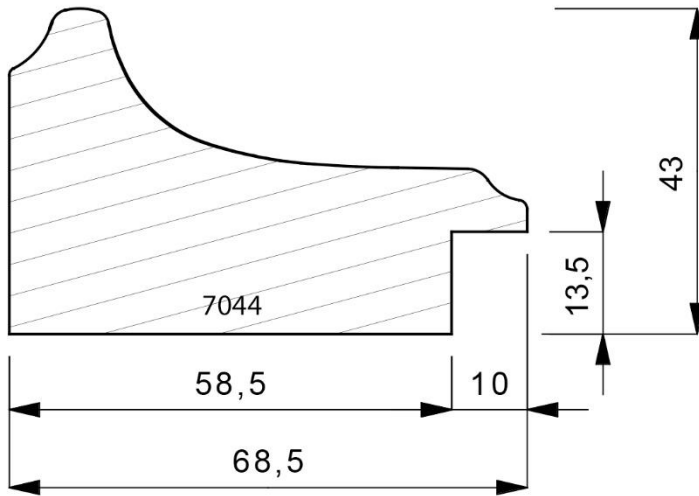

7044-019
Open Grain Dark Grey Contemporary Moulding.
(1 Length to a Pack)