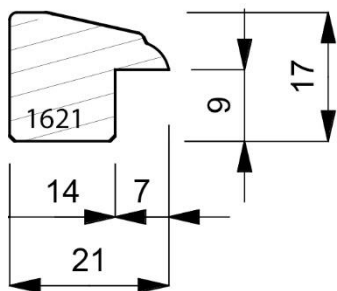

1621-000
Plain Timber Liner. (4 Lengths to a Pack)