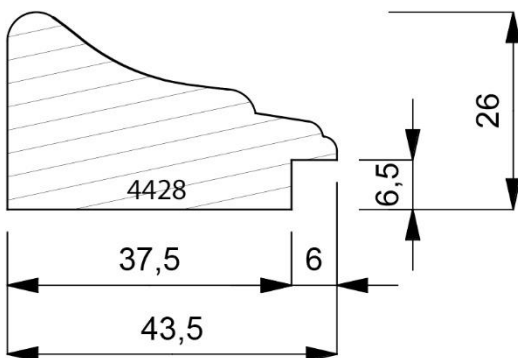

Page: 103-104