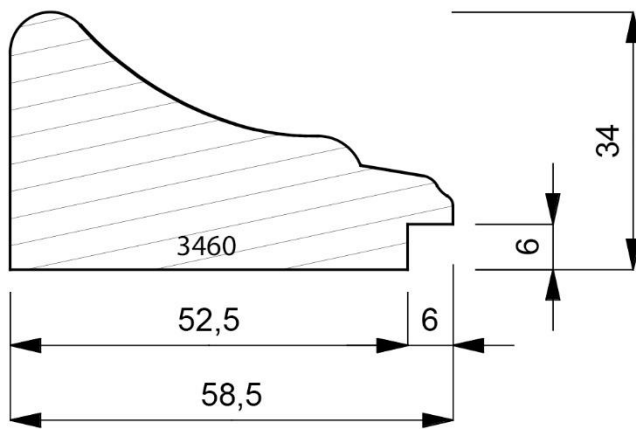

3425-090
Open Grain Vellum Finish Moulding. (2 Lengths to a Pack)

3460-000
Plain Timber Scoop & Slip Moulding. (2 Lengths to a Pack)

3460-091
Open Grain Vellum Finish Moulding with a Gold Foil Sight Edge. (2 Lengths to a Pack)