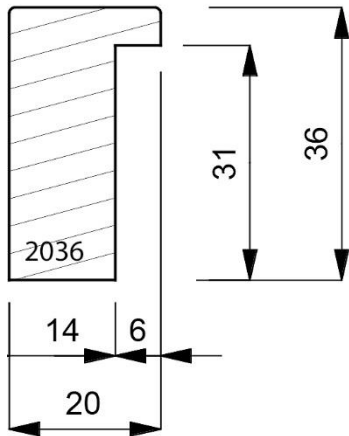

2036-000
Plain Timber 36mm Deep Box Moulding. (2 Lengths to a Pack)