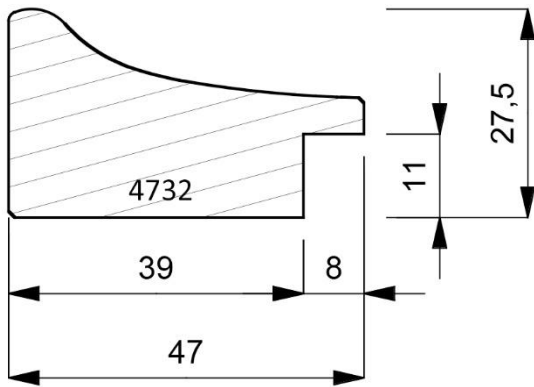

Page: 109-110

Page: 111-113

Page: 114