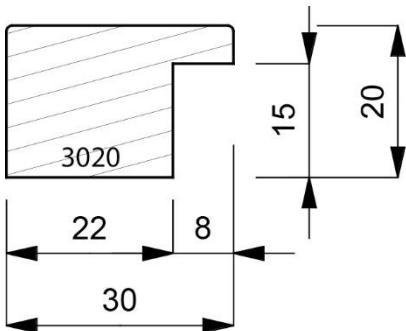

Page: 71

Page: 72

Page: 73-74