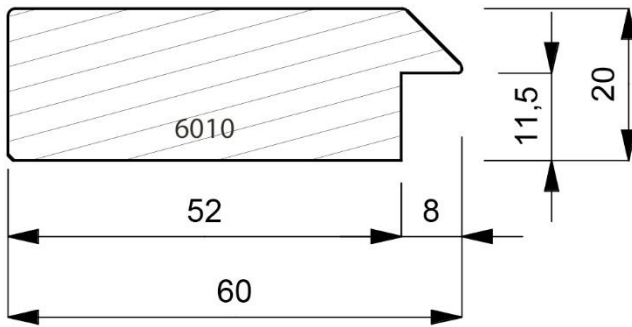

6010-000
Plain Timber Flat Case Moulding. (2 Lengths to a Pack)