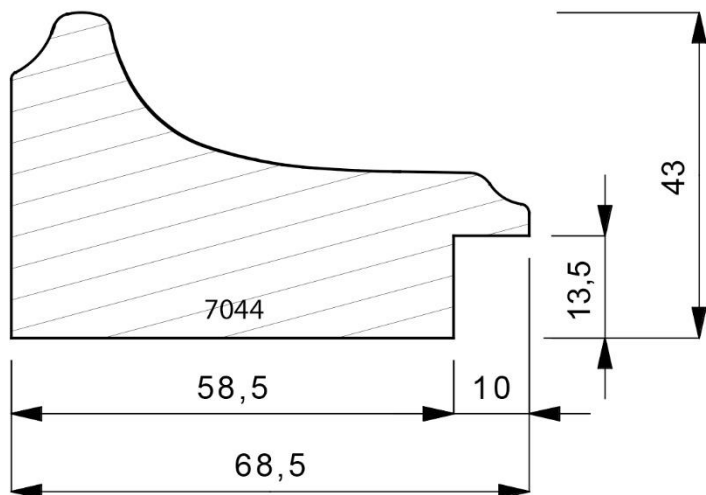

7044-006
Open Grain Green/Grey Finish Contemporary Moulding
(1 Length to a Pack)