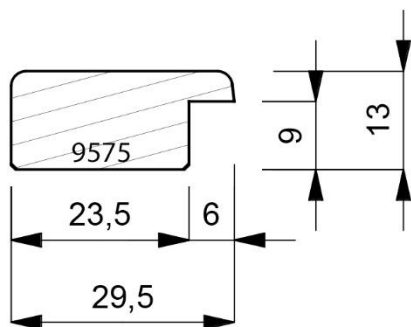

Page: 183

Page: 184

Page: 185

Page: 186