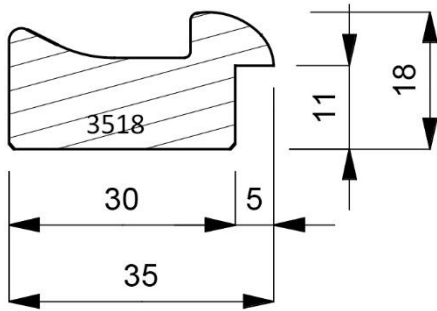

3518-016
Closed Grain Matt Black Lacquer Finish with Gold Lip Moulding, on Finger Joint
Pine. (2 Lengths to a Pack). Made in Spain