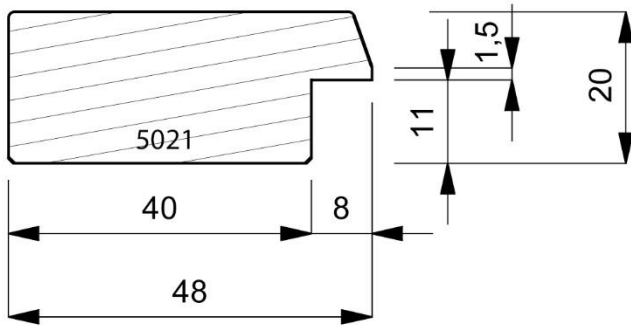

5012-080
Closed Grain Antique Crème with Oil Colour Finish Moulding. (1 Length to a Pack)

5021-000
Plain Timber Flat Case Moulding.
(2 Lengths to a Pack)

5021-001
Open Grain White Finish Flat Case Moulding.
(2 Lengths to a Pack)