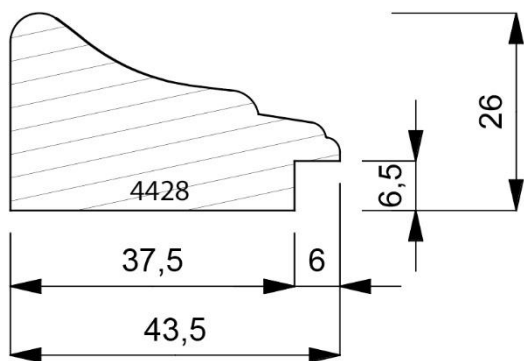

4428-122

Open Grain Semi Matt Black Finish Scoop & Slip Moulding. (2 Lengths to a Pack)