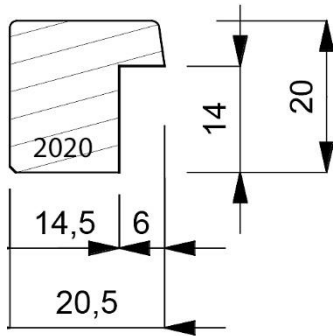

2020-055
Antique Silver Foil 20mm Small Box Moulding, made on Finger Joint Pine. (4 Lengths to a Pack)
Made in Spain