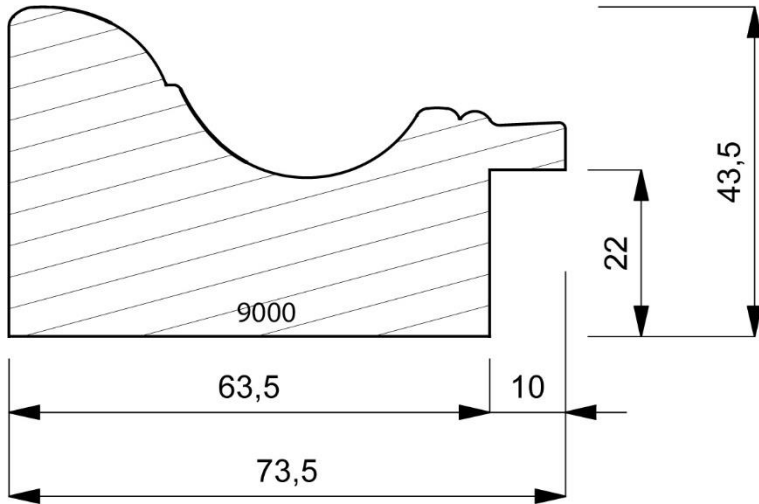

9000-067
Closed Grain Antique Red/Black Finish with a Gold Leaf Lip on a Traditional Roanoke Moulding.
(1 Length to a Pack)