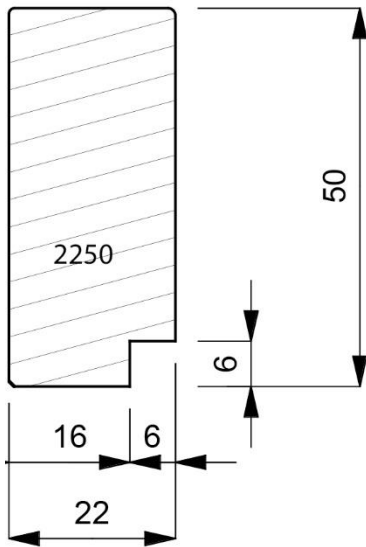

2250-000
50mm Deep Plain Box Moulding. Ideal for Floating images. (2 Lengths to Pack)

2250-001
50mm Deep White Open Grain Finish Moulding. (2 Lengths to a Pack)

2250-022
50mm Deep Matt Black Open Grain Finish Moulding. (2 Lengths to a Pack)