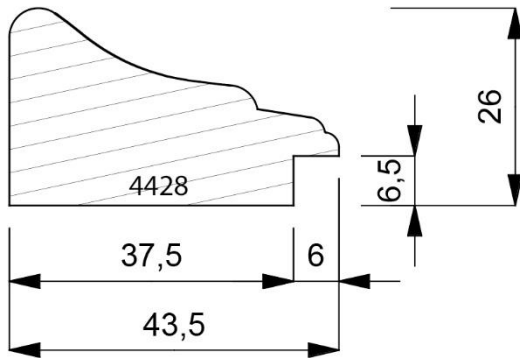

4146-000
Plain Timber Box Moulding. (1 Length to a Pack)

4146-090
Open Grain Vellum Finish Box Moulding. (1 Length to a Pack)

4146-098
Open Grain Walnut Finish Box Moulding. (1 Length to a Pack)

4146-122
Open Grain Matt Black Box Moulding. (1 Length to a Pack)