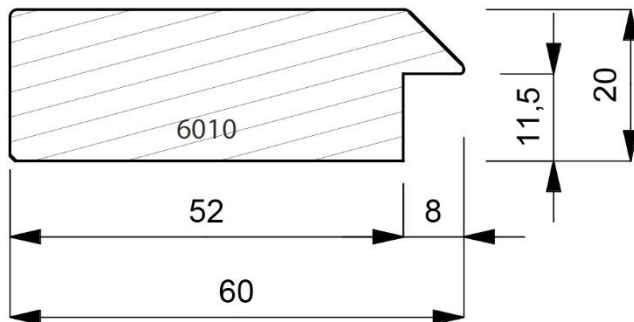

Page: 131-132