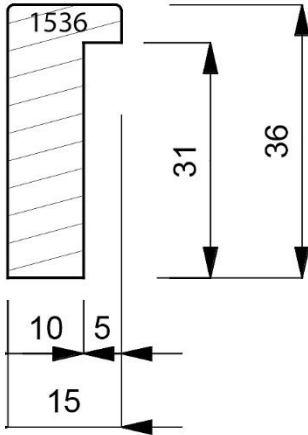

1536-000
Slim Plain Timber Box Moulding. (2 Lengths to a Pack)