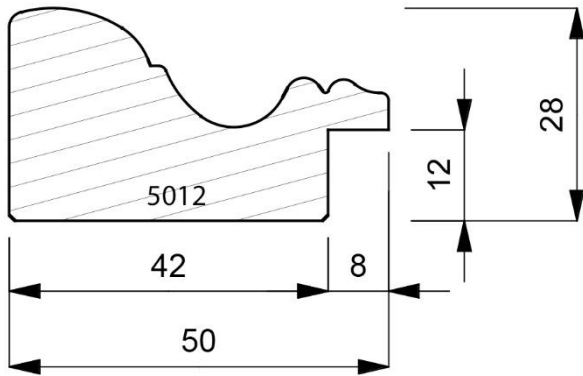

5012-025
Hand Finished Silver Leaf Moulding with Hand Applied Colours. (1 Length to a Pack)