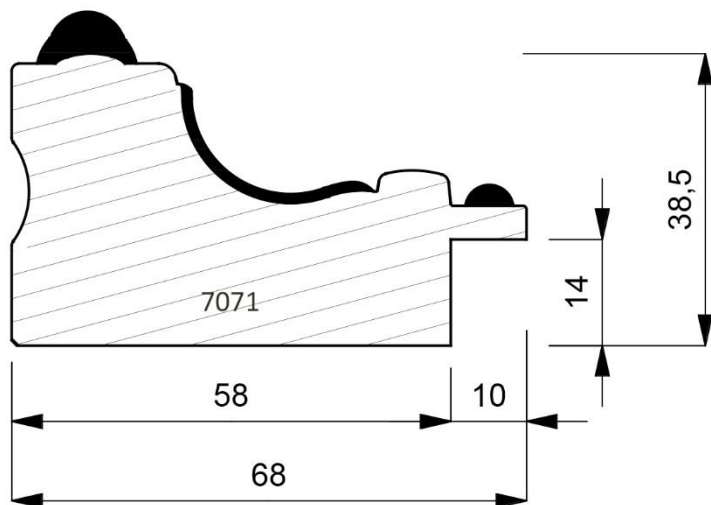

7071-035
Closed Grain Hand Finished Gold Leaf Moulding with Hand Applied Colours & an Antique White
Centre Panel.
(1 Length to a Pack)