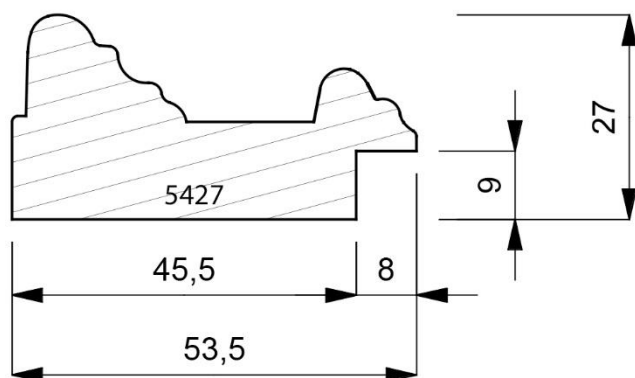

5427-067

Closed Grain Antique Red/Black Moulding with a Gold Leaf Lip. (1 Length to a Pack)