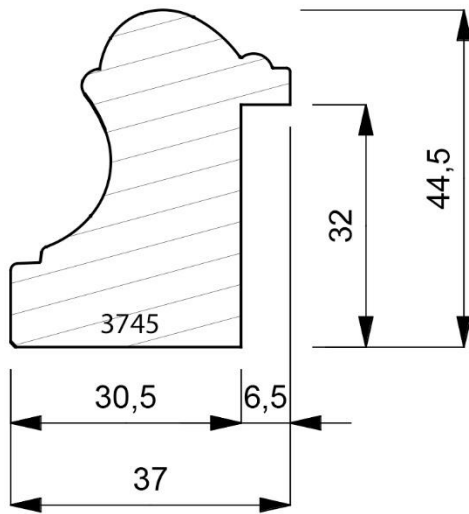

3745-000
Plain Timber Traditional Cap Moulding. (2 Lengths to a Pack)

3745-023
Hand Finished Silver Leaf Moulding. (1 Length to a Pack)

3745-024
Hand Finished Gold Leaf Moulding. (1 Length to a Pack)

3745-026
Hand Finished Gold Leaf Traditional Cap Moulding, with Hand Applied Colours.
(2 Lengths to a Pack)