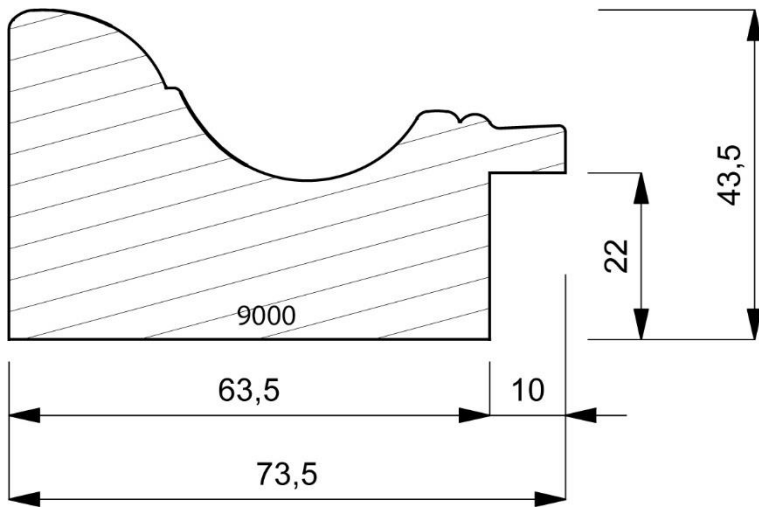

9000-063
Closed Grain Antique Crème Finish with Antique Gold Leaf Lip on a Traditional Roanoke
Shape Moulding.
(1 Length to a Pack)