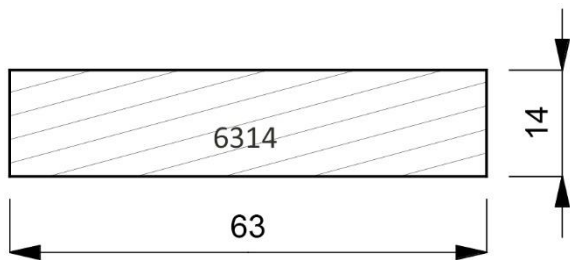

Page: 138-139