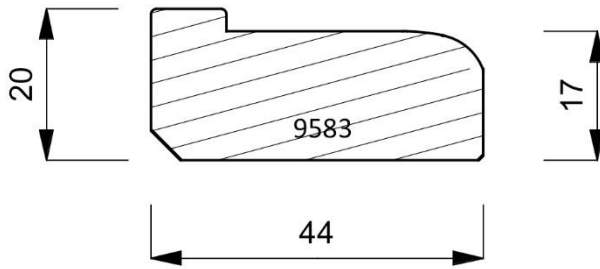

9583-000
Stretcher Bar.
(2 Lengths to a Pack)

Mouldings shown are subject to the usual photographic & printing restrictions.

Physical samples are available on request.

Images shown are actual sizes.