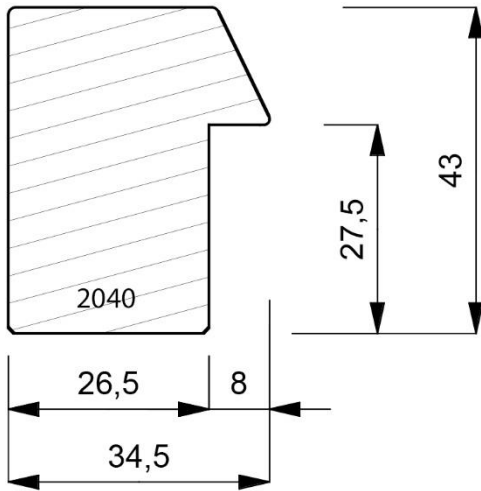

2040-009
Open Grain Light Grey 43mm Deep Box Moulding with Bevel Front Edge.
(2 Lengths to a Pack)