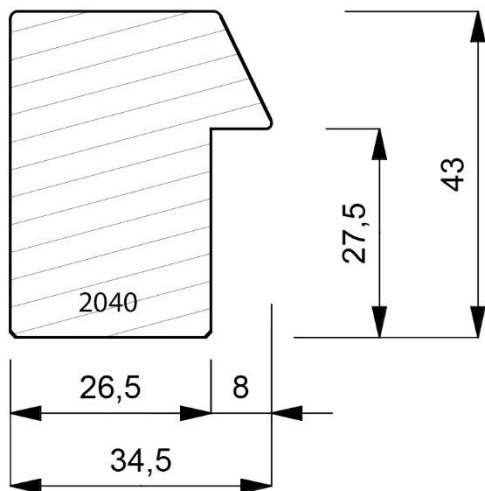

2040-042
Open Grain White Grey 43mm Deep Box Moulding with Bevel Front Edge.
(2 Lengths to a Pack)