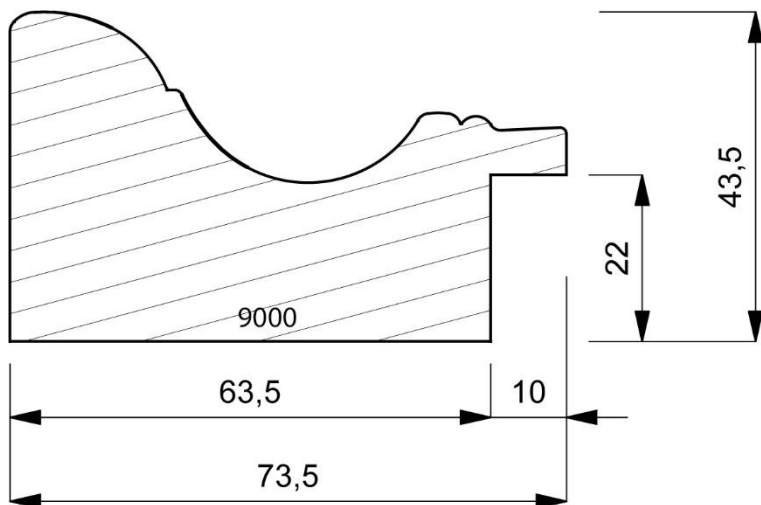

9000-040
Hand Finished Silver Leaf Moulding with Hand Applied Colours with a White Lip on a
Traditional Roanoke Shape Moulding.
(1 Length to a Pack)