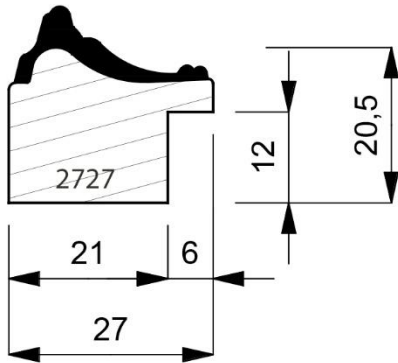

2727-073

Hand Finished Antique Ivory French Ornamental Moulding, with Gold Front Sight Edge.
(1 Length to a Pack)