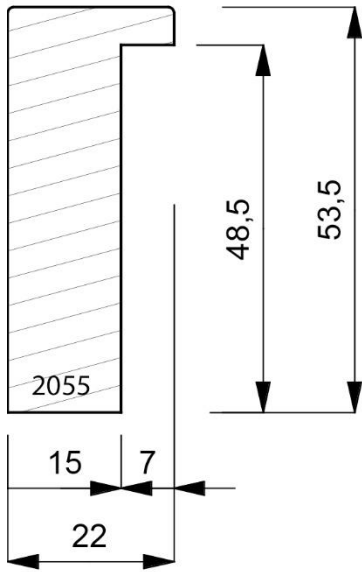

2055-000
Plain Timber 53.5mm Deep Box Moulding. (2 Lengths to a Pack)