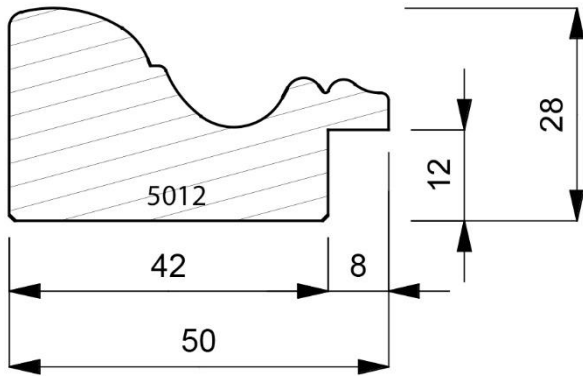

5012-067
Closed Grain Antique Red/Black Moulding with a Gold Leaf Lip. (1 Length to a Pack)