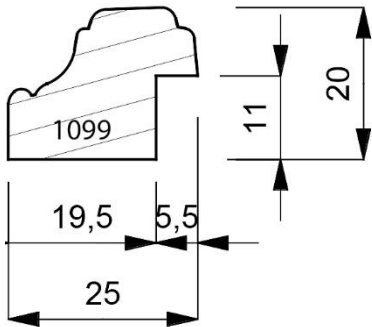

1099-004
Open Grain Black + White Oil Colour Finish on Reverse Moulding. (4 Lengths to a Pack)