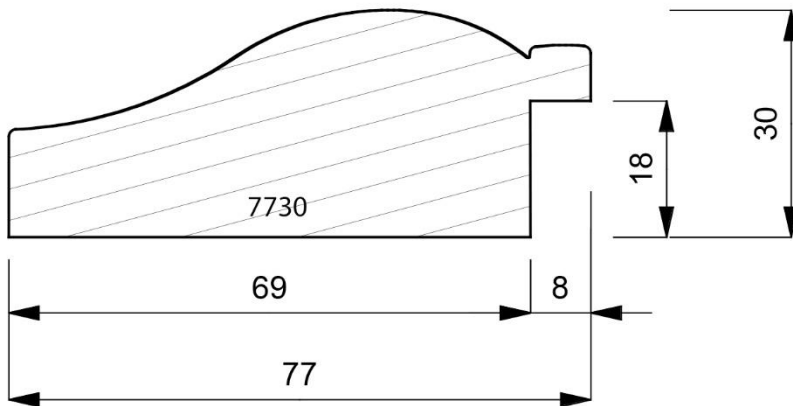

7730-001
Open Grain White Reverse Moulding.
(1 Length to a Pack)