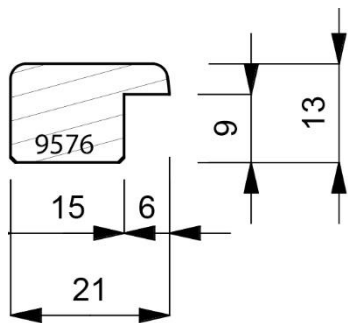

9573-015

Closed Grain Matt Black Lacquer Finish Moulding. (4 Lengths to a Pack)

Made in Italy

9574-015

Closed Grain Matt Black Lacquer Finish Moulding. (2 Lengths to a Pack)

Made in Italy

9575-015
Closed Grain Matt Black Lacquer Finish Moulding. (4 Lengths to a Pack)
Made in Italy