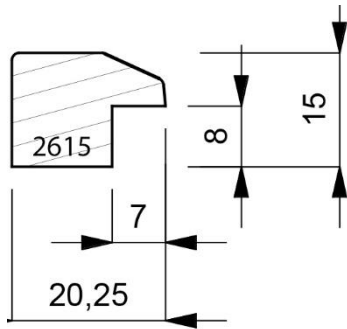

2615-015
Closed Grain Matt Black Lacquer Finish Liner. (2 Lengths to a Pack)
Made in Spain