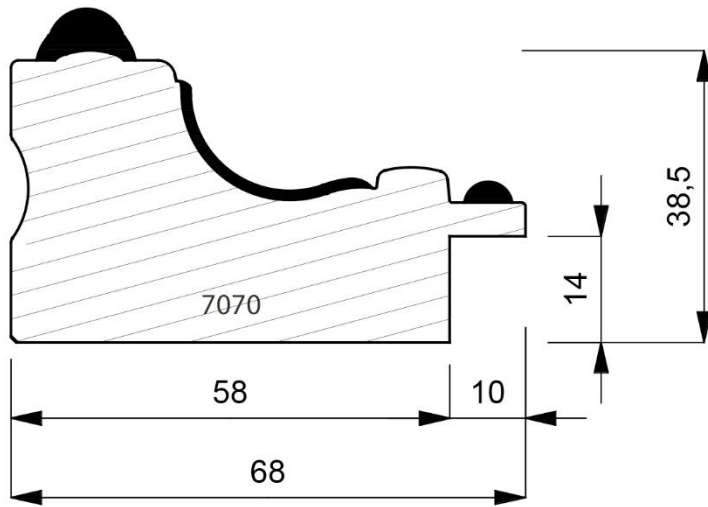

7070-018
Closed Grain Antique Black Finish with a Gold Leaf Lip using a Louis XVI Ornament.
(1 Length to a Pack)