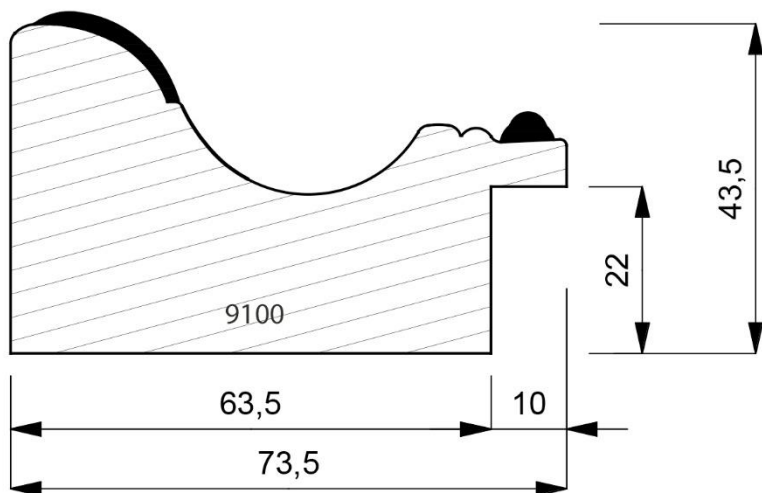

9100-090
Open Grain Vellum Finish on a Traditional Roanoke Shape Moulding with Top & Front
Ornament.
(1 Length to a Pack)