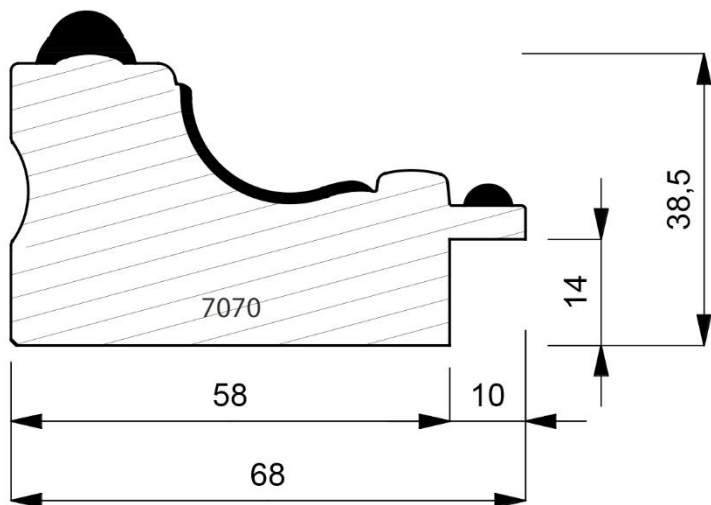

7070-026
Closed Grain Hand Finished Gold Leaf Moulding with Hand Applied Colours using a Louis XVI
Ornament.
(1 Length to a Pack)