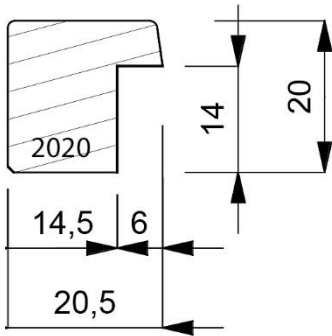

2020-095
Matt White Lacquer 20mm Moulding. (2 Lengths to a Pack)