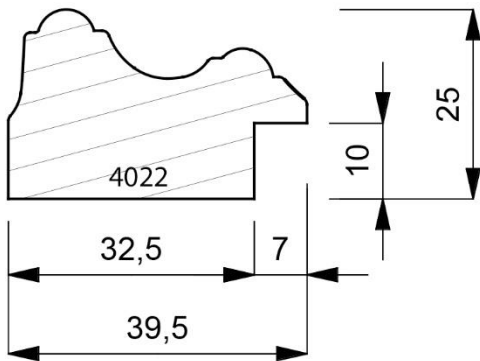

3745-090
Open Grain Vellum Finish Traditional Cap Moulding. (2 Lengths to a Pack)

3838-000
38mm x 38mm Gallery Stretcher Bar on Finger Jointed Pine. (2 Lengths to a Pack)
Made in Spain

4022-000
Plain Timber Moulding. (2 Lengths to a Pack)