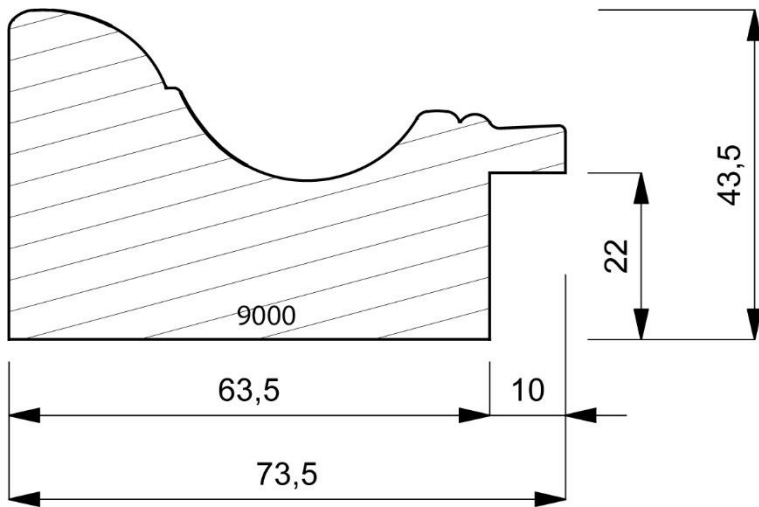

9000-090
Open Grain Vellum Finish on a Traditional Roanoke Shape Moulding.
(1 Length to a Pack)

9000-098
Open Grain Walnut Finish on a Traditional Roanoke Shape Moulding.
(1 Length to a Pack)

9040-000
Plain Timber Contemporary Liner. (2 Lengths to a Pack)