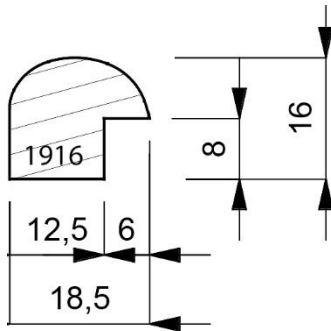

1916-022
Open Grain Matt Black Hockey Stick Moulding. (4 Lengths to a Pack)