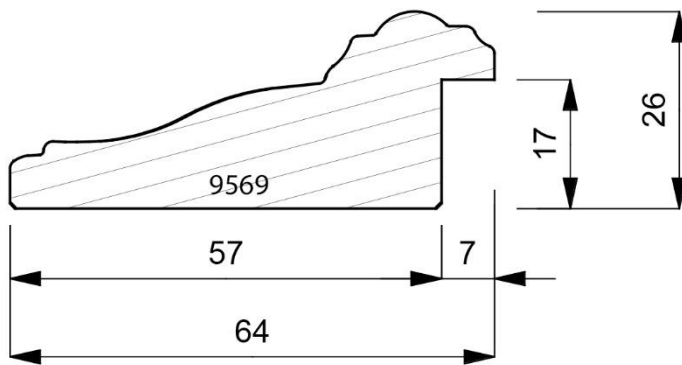

Page: 178-179

Page: 180