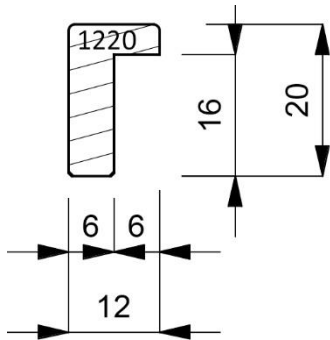

Page 32

Page: 33

Page: 34

Page: 35