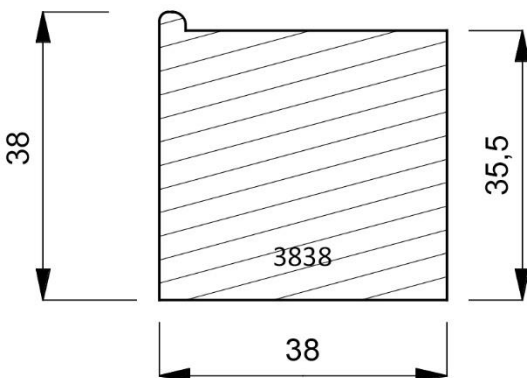

Page: 88-93