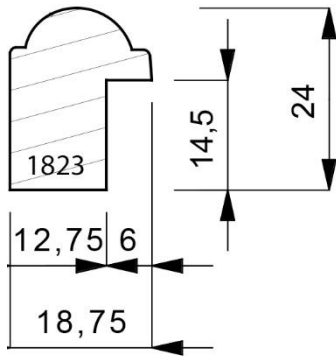

1823-023
Hand Finished Silver Leaf Cap Moulding. (4 Lengths to a Pack)