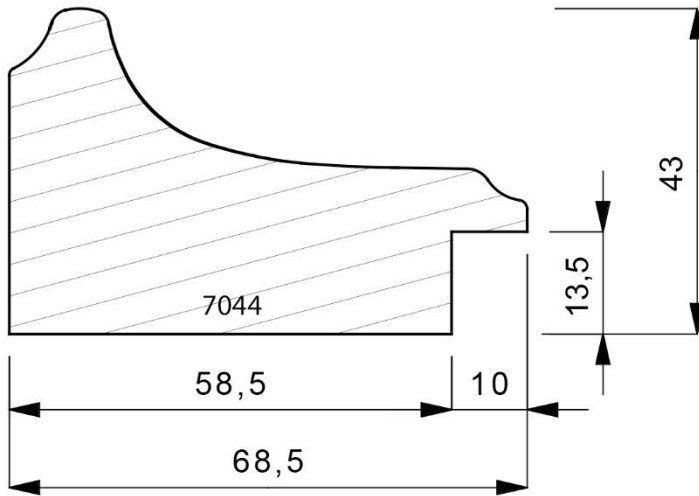

7044-009
Open Grain Light Grey Contemporary Moulding.
(1 Lengths to a Pack)