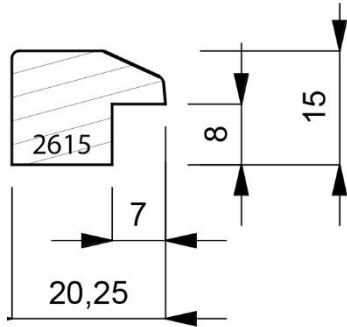

Page: 66

Page: 67

Page: 68-69

Page: 70