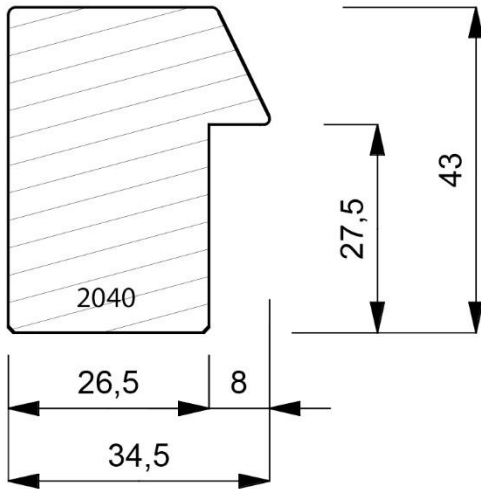

Page: 52-56

Page: 57

Page: 58