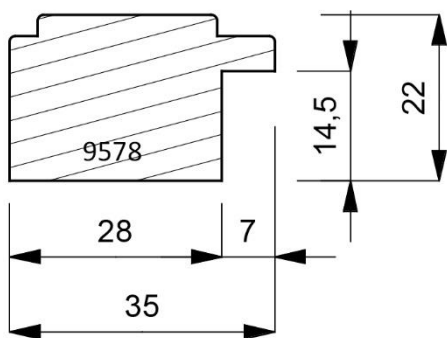

Page: 187

Page: 188-189

Page: 190