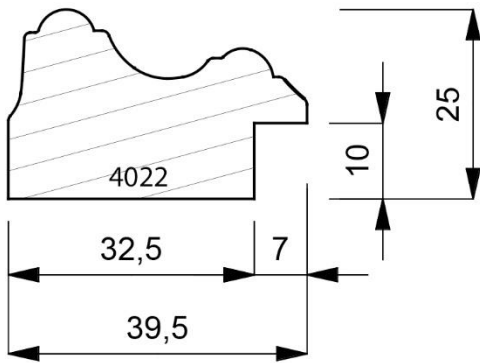

4022-071
Open Grain Mist Finish Moulding with Antique White Patina Wash. (2 Lengths to a Pack)