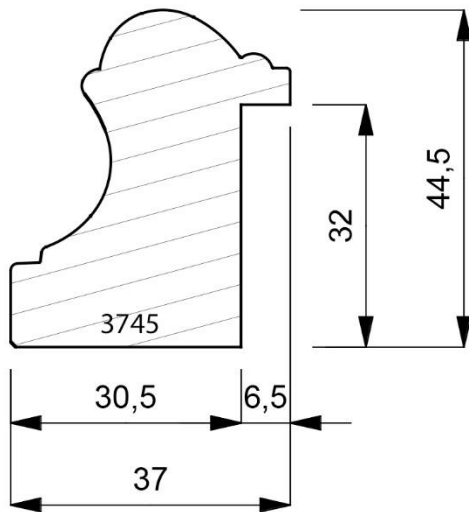

3745-068
Closed Grain Antique Red/Black Moulding.
(1 Length to a Pack)