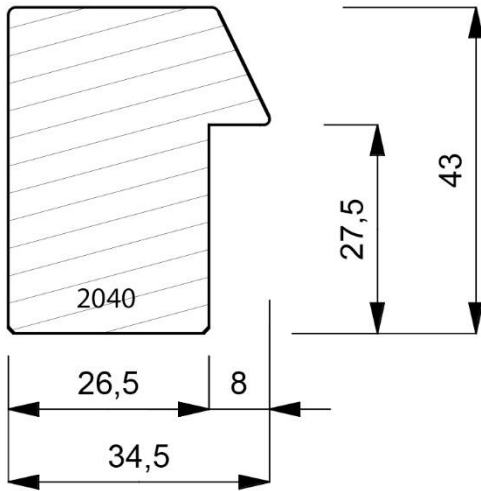

2040-090
Open Grain Vellum Finish on 43mm Deep Box Moulding with Bevel Front Edge.
(2 Lengths to a Pack).