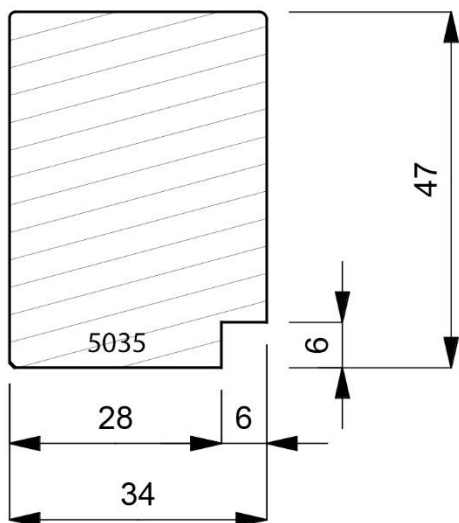

5035-090
Open Grain Vellum Finish Canvas Float Moulding. (1 Length to a Pack)