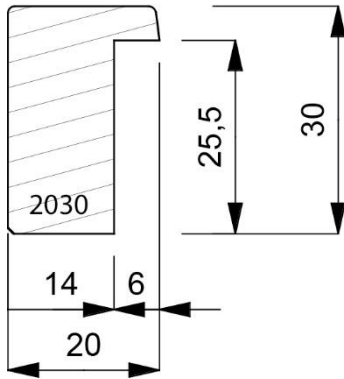

2030-000
Plain Timber 30mm Deep Box Moulding. (2 Lengths to a Pack)