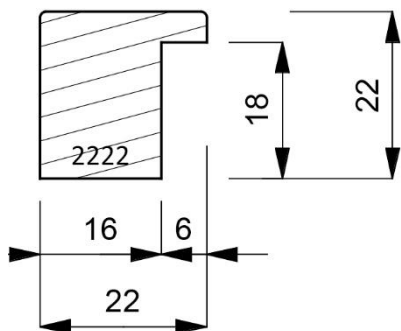

2222-000
Plain Timber 22mm Small Box Moulding. (4 Lengths to a Pack)