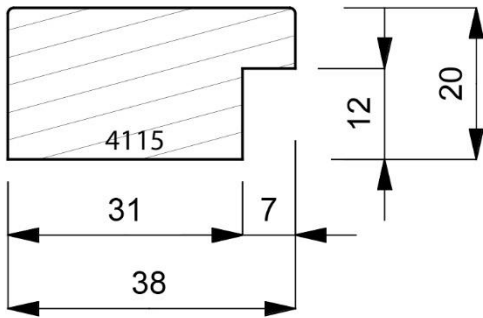

4115-000
Plain Timber Flat Case Moulding. (2 Lengths to a Pack)