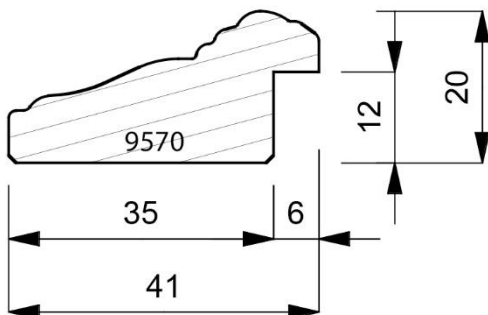

Page: 178-179

Page: 180

Page: 181

Page: 182