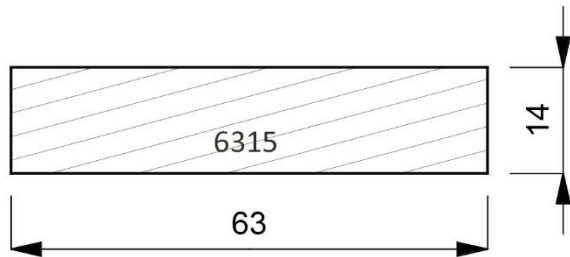

Page: 140-141