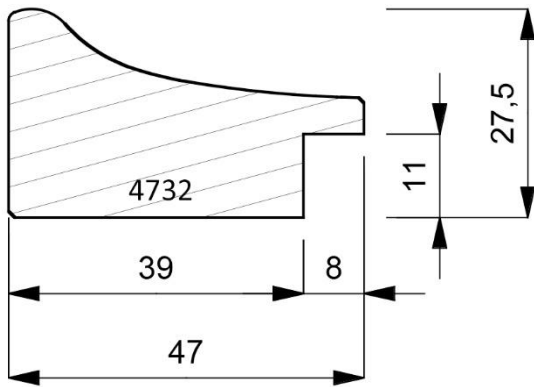

4732-000
Plain Timber Scoop Moulding. (2 Lengths to a Pack)