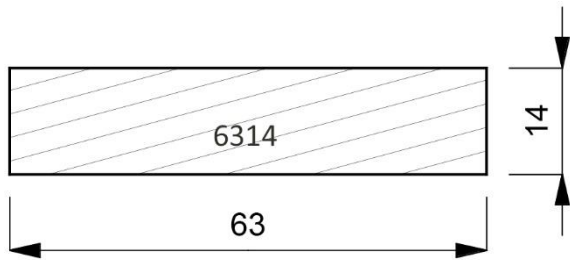

6314-000
63mm Wide Flat Liner. Ideal for use with item 5035-000 to float image. (Page 89)
(2 Lengths to a Pack)