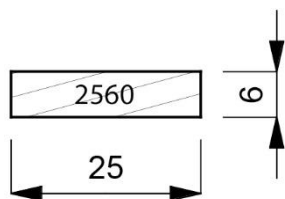

2560-000

25mm x 6 mm Spacer, to be used when floating images. Works best with 1070, 2040 & 2055 Shapes.

This item is also available in Matt Black Open Grain Finish & our Open Grain Vellum Finish.
(5 Lengths to a Pack)