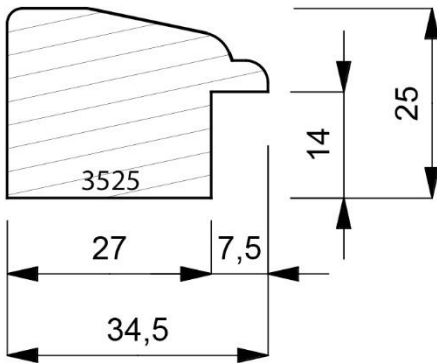

Page: 81-82