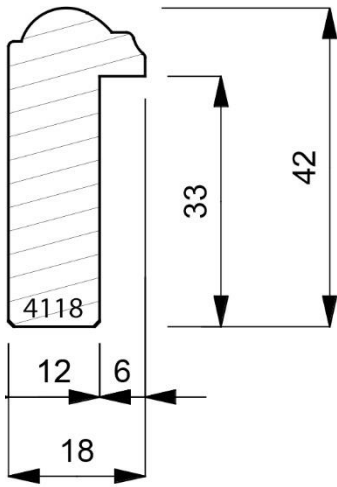

Page: 102

Page: 103-104

Page: 105-108