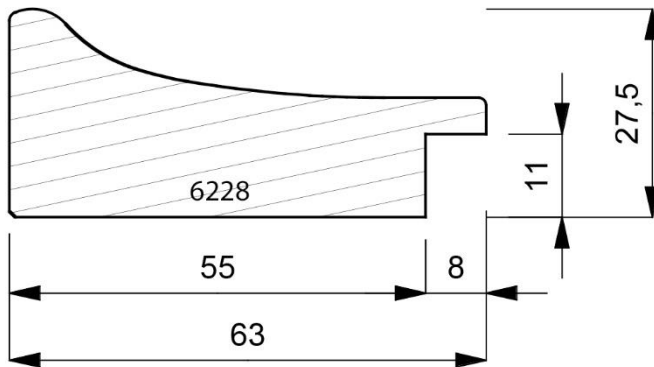

6228-000
Plain Timber Wide Scoop Moulding. (2 Lengths to a Pack)