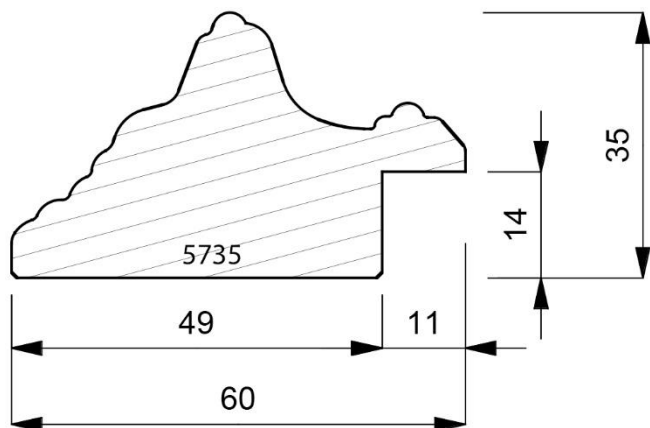

5735-026
Closed Grain Hand Finished Gold Leaf Moulding with Hand Applied Colours.
(1 Lengths to a Pack)