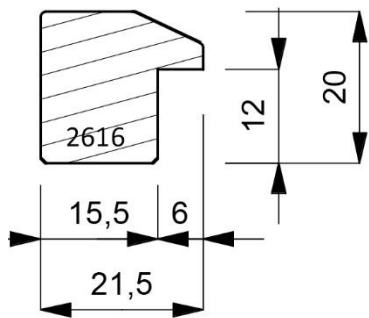

2616-000
Plain Timber Liner. (4 Lengths to a Pack)