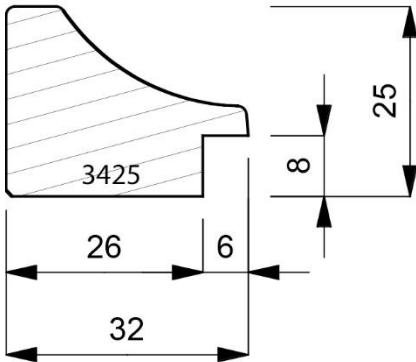

Page: 75-76