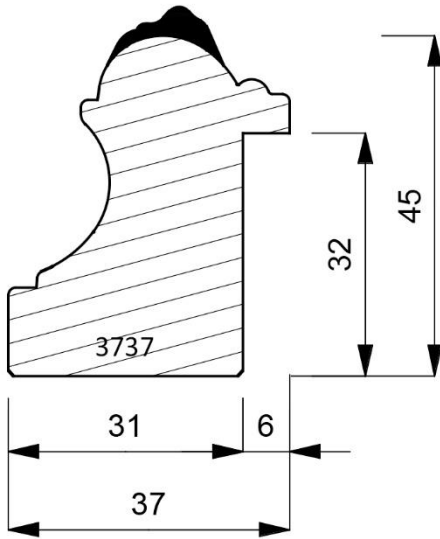

3737-068
Closed Grain Antique Red/Black Moulding with Traditional Oak Leaf Ornament.
(1 Length to a Pack)