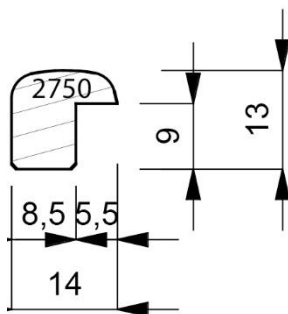

Page: 68-69