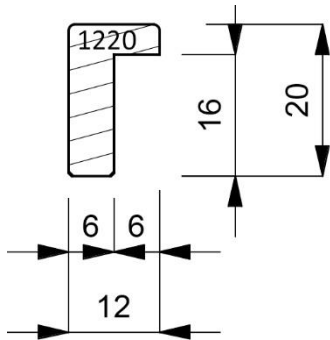

1220-077
Plain Ash 20mm Deep Box Moulding (2 Lengths to a Pack)