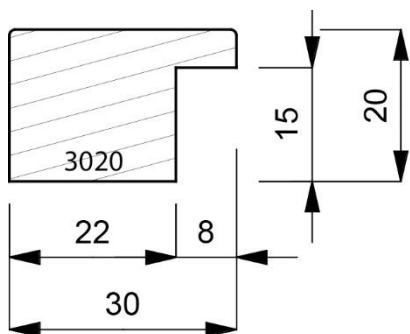

2800-026
Flat Gesso Finish Liner with Hand Applied Colours under an Antique Gold Leaf Lip.
(2 Lengths to a Pack)

2800-080
Flat Gesso Liner with Antique Crème Finish.
(2 Lengths to a Pack)

3020-099
Oxidised Gold Leaf Pattern Moulding. (2 Lengths to a Pack)
Made in Italy