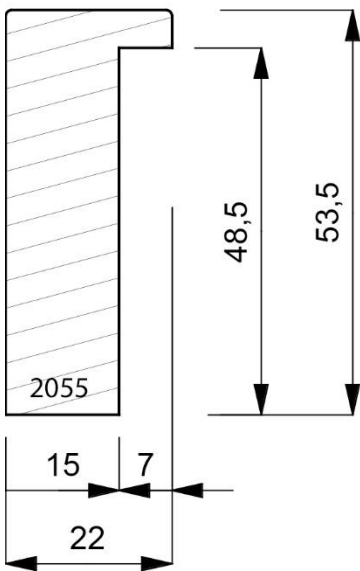

Page: 52-56