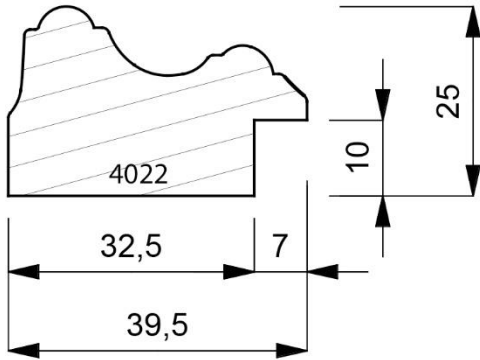

4022-090
Open Grain Vellum Finish Moulding. (2 Lengths to a Pack)