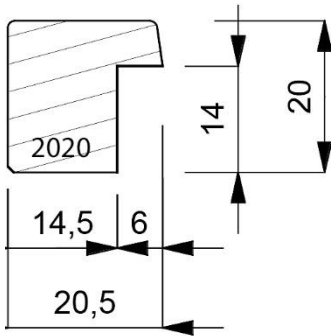

2020-002
Open Grain Sky Blue Finish on 20mm Small Box Moulding. (4 Lengths to a Pack)