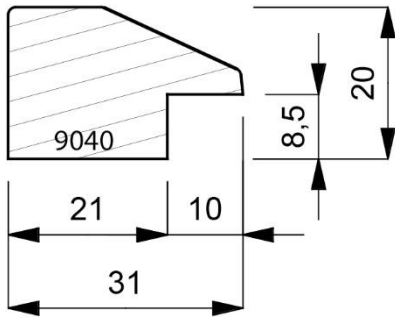

9000-090
Open Grain Vellum Finish on a Traditional Roanoke Shape Moulding.
(1 Length to a Pack)

9000-098
Open Grain Walnut Finish on a Traditional Roanoke Shape Moulding.
(1 Length to a Pack)

9040-000
Plain Timber Contemporary Liner. (2 Lengths to a Pack)