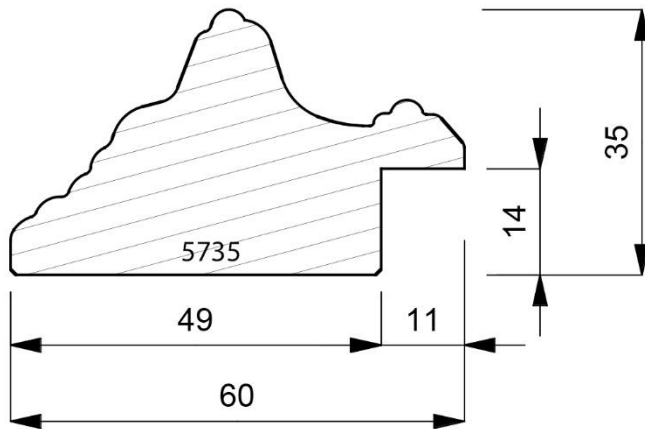

5735-035
Closed Grain Hand Finished Gold Leaf Moulding with Hand Applied Colours & an Antique White
Centre Panel.
(1 Lengths to a Pack)