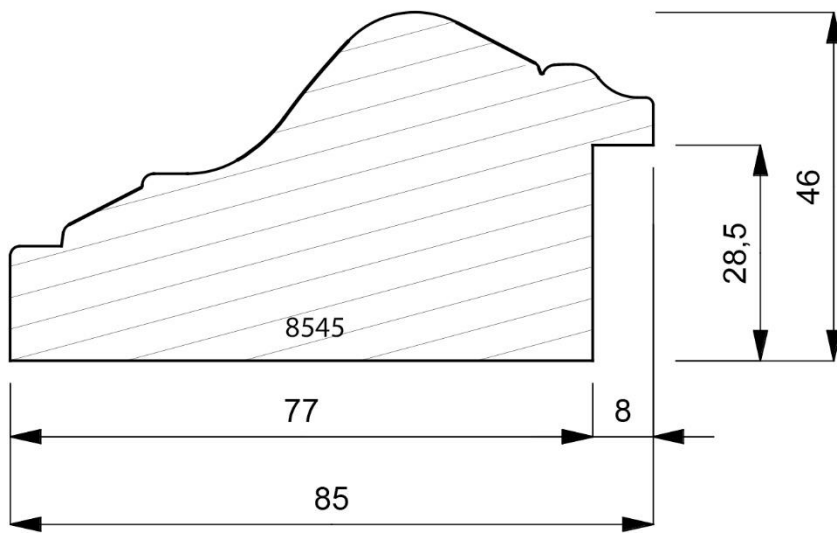

8545-001
Open Grain White Wide Reverse Moulding.
(1 Length to a Pack)