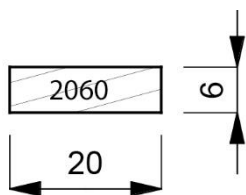

2055-090
Open Grain Vellum Finish on 53.5mm Box Moulding. (2 Lengths to a Pack)

2060-000

20mm x 6 mm Spacer, to be used when floating images. Works best with 1070 & 2040 Shapes.
This item is also available in Matt Black Open Grain Finish & our Open Grain Vellum Finish.
(5 Lengths to a Pack)