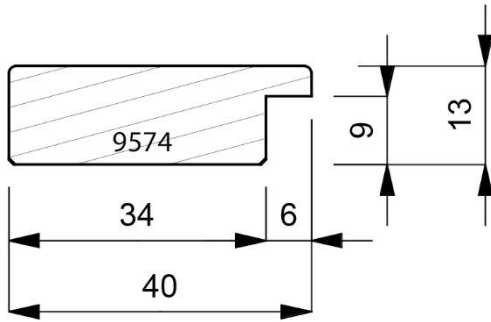

9574-015

Closed Grain Matt Black Lacquer Finish Moulding. (2 Lengths to a Pack)

Made in Italy