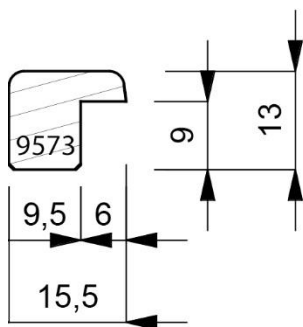

9573-015

Closed Grain Matt Black Lacquer Finish Moulding. (4 Lengths to a Pack)

Made in Italy