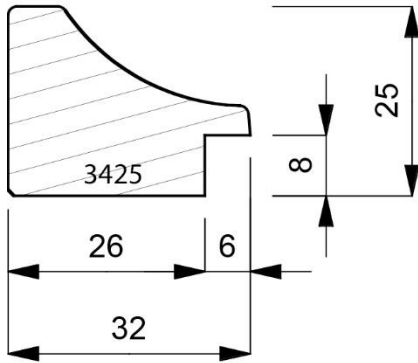

3425-000
Plain Timber 32mm Scoop. (2 Lengths to a Pack)