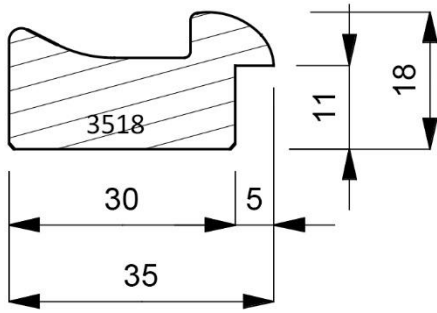

3518-064
Imitation Wenge Foil Moulding with Pewter Silver Lip Moulding, on Finger Joint Pine. (2 Lengths to a Pack) Made in Spain