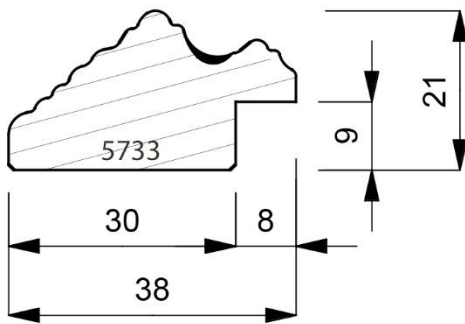

Page: 124-127