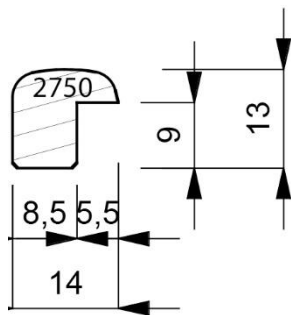

2750-015
Closed Grain Matt Black Lacquer Finish Moulding. (6 Lengths to a Pack)
Made in Italy