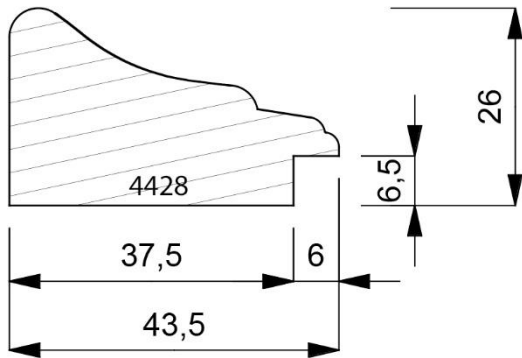

4428-092
Open Grain Vellum Finish Scoop & Slip Moulding with a White Foil Lip. (2 Lengths to a Pack)