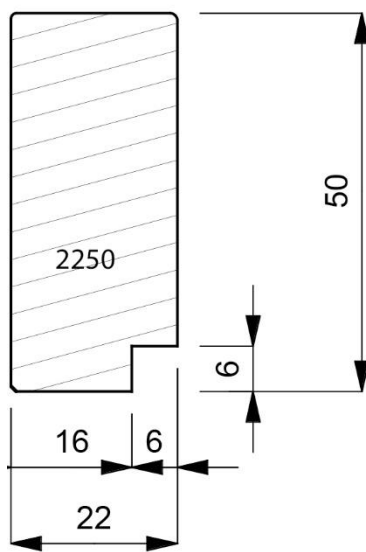

Page: 59-61