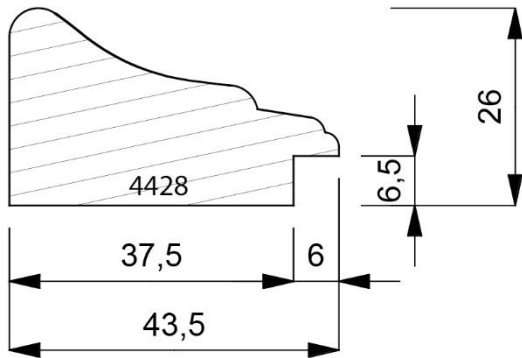

4428-014
Open Grain Crème Finish Scoop & Slip Moulding with a Gold Foil Lip (2 Lengths to a Pack)