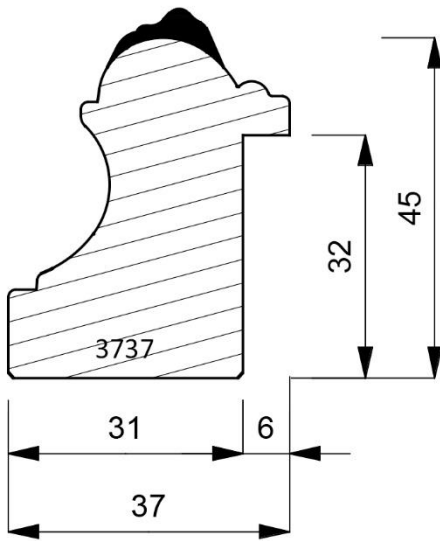

3525-092

Open Grain Vellum Finish Liner Moulding with a White Foil Sight Edge. (2 Lengths to a Pack)

3535-000
Plain Timber Canvas Float Moulding. (2 Lengths to a Pack)

3535-090
Open Grain Vellum Canvas Float Moulding. (2 Lengths to a Pack)