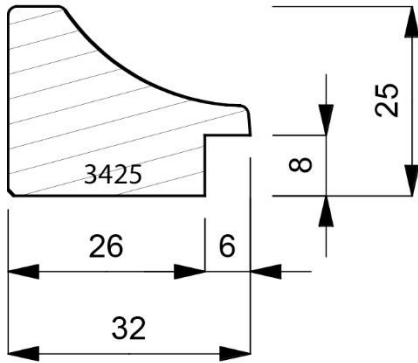

3425-015
Closed Grain Matt Black Lacquer Finish Scoop Moulding. (2 Lengths to a Pack)