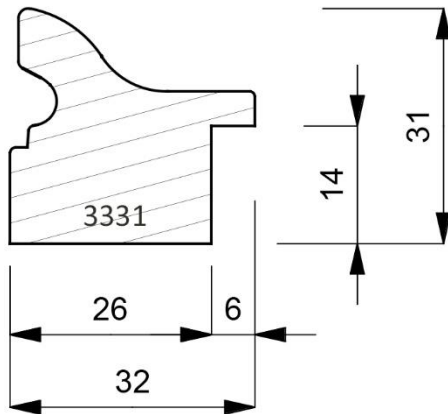

3331-073
Hand Finished Antique Ivory Flemish Ornamental Moulding, with Gold Front Sight Edge.
(1 Length to a Pack)