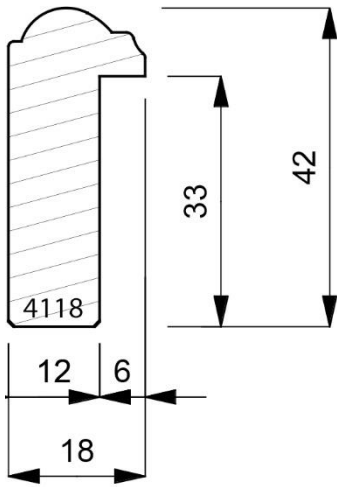

4118-000
Plain Timber Slim Cap Moulding (2 Lengths to a Pack)