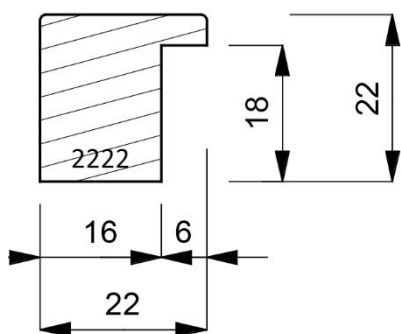

2222-122

Open Grain Matt Black Finish on 22mm Small Box Moulding. (4 Lengths to a Pack)