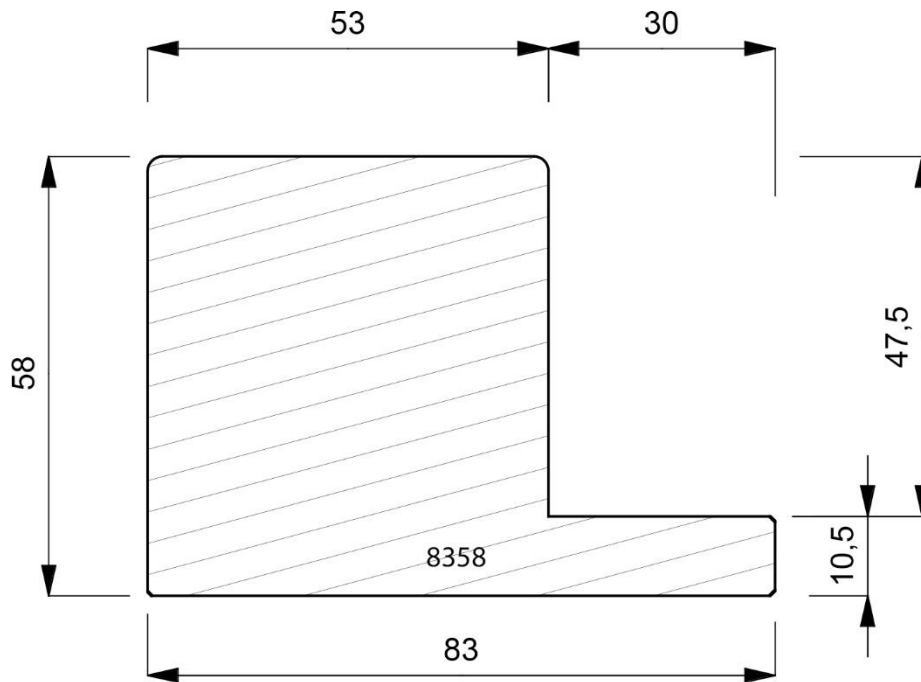

8358-122
Open Grain Matt Black Finish Float Canvas Moulding.
(1 Length to a Pack)