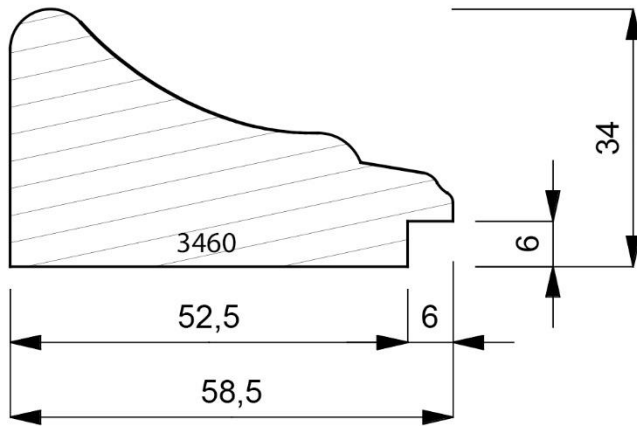

3425-090
Open Grain Vellum Finish Moulding. (2 Lengths to a Pack)

3460-000
Plain Timber Scoop & Slip Moulding. (2 Lengths to a Pack)

3460-091
Open Grain Vellum Finish Moulding with a Gold Foil Sight Edge. (2 Lengths to a Pack)