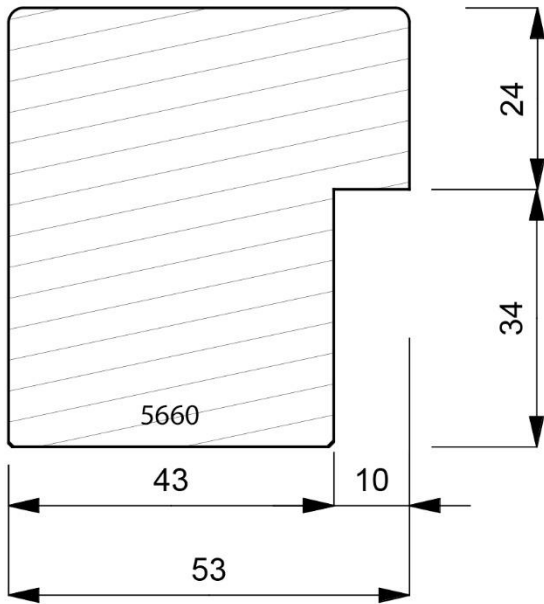

5432-090
Open Grain Vellum Finish Scoop & Slip Moulding. (2 Lengths to a Pack)

5432-091
Open Grain Vellum Finish Scoop & Slip Moulding with a Gold Foil Lip. (2 Lengths to a Pack)

5660-000
Plain Timber Box Moulding. (1 Length to a Pack)