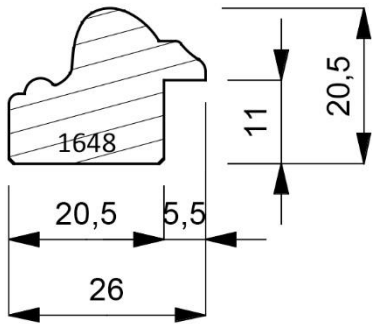

1648-081
Black Lacquer with Gold Lip Moulding. (4 Lengths to a Pack)
Made in Spain