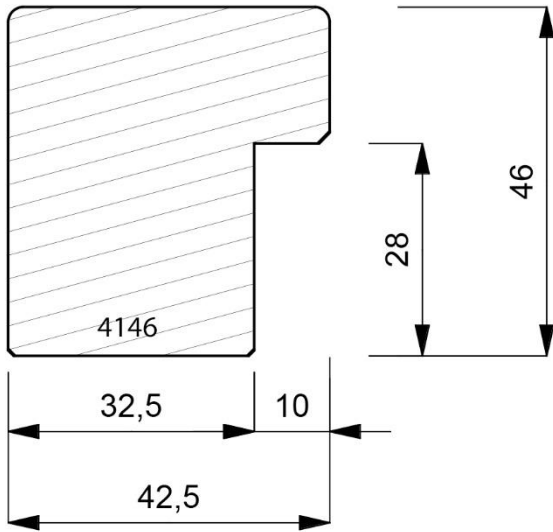

4146-000
Plain Timber Box Moulding. (1 Length to a Pack)