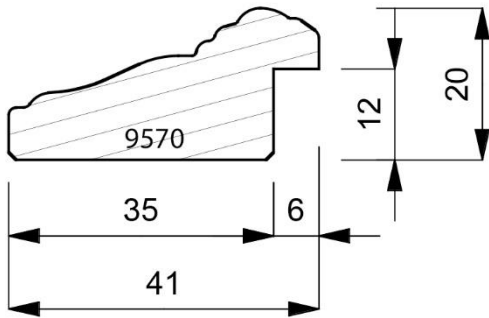

9570-023
Closed Grain Silver Leaf Reverse Moulding. (2 Lengths to a Pack)
Made in Italy