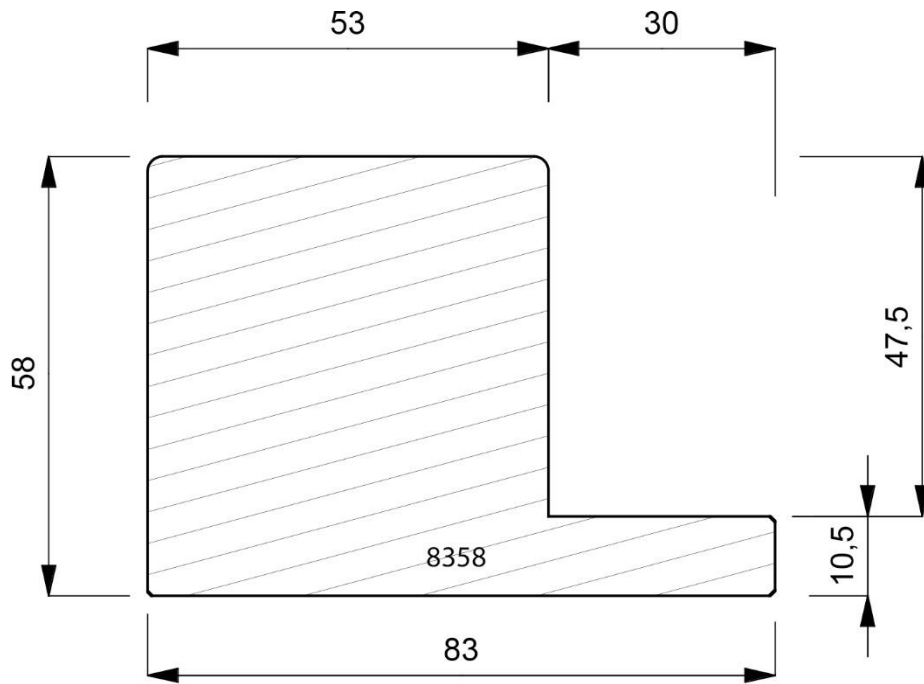

8358-098
Open Grain Walnut Finish Float Frame Moulding.
(1 Length to a Pack)