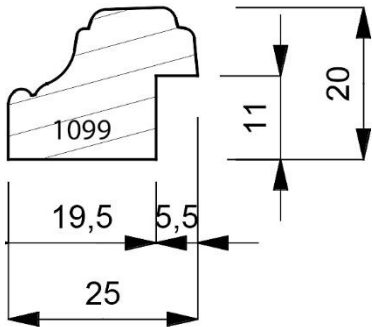

1099-000
Plain Timber Reverse Moulding. (4 Lengths to a Pack)