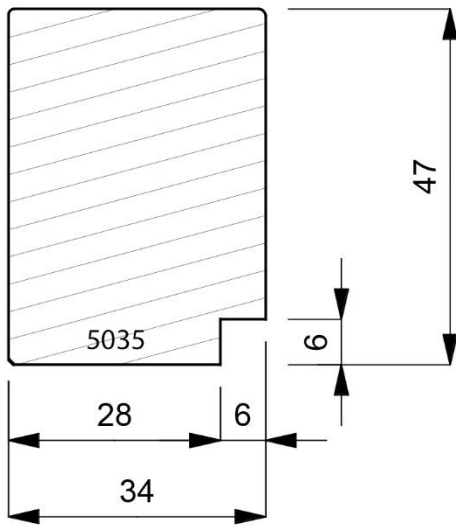

5012-080
Closed Grain Antique Crème with Oil Colour Finish Moulding. (1 Length to a Pack)

5021-000
Plain Timber Flat Case Moulding.
(2 Lengths to a Pack)

5021-001
Open Grain White Finish Flat Case Moulding.
(2 Lengths to a Pack)