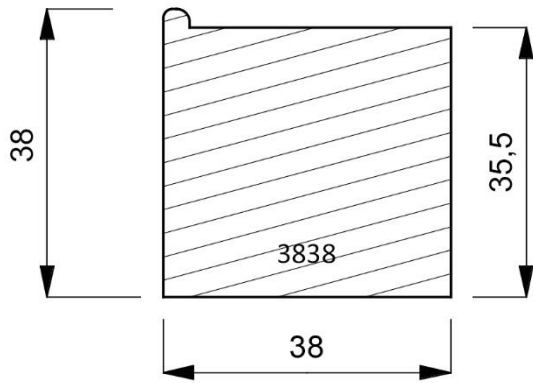

3745-090
Open Grain Vellum Finish Traditional Cap Moulding. (2 Lengths to a Pack)

3838-000
38mm x 38mm Gallery Stretcher Bar on Finger Jointed Pine. (2 Lengths to a Pack)
Made in Spain

4022-000
Plain Timber Moulding. (2 Lengths to a Pack)