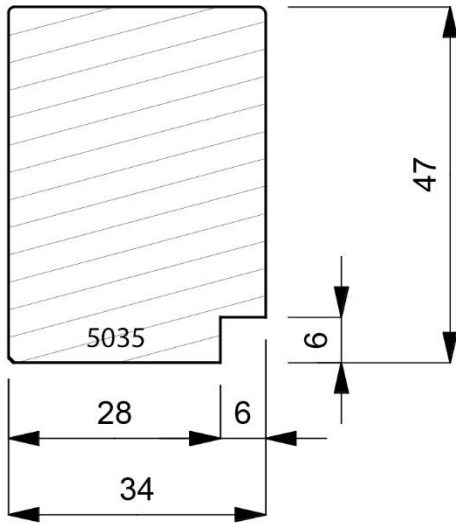

Page: 115-116

Page: 117-120

Page: 121-123