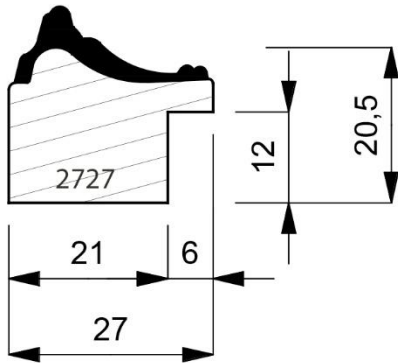

2727-023
Hand Finished Silver Leaf French Ornamental Moulding. (1 Length to a Pack)