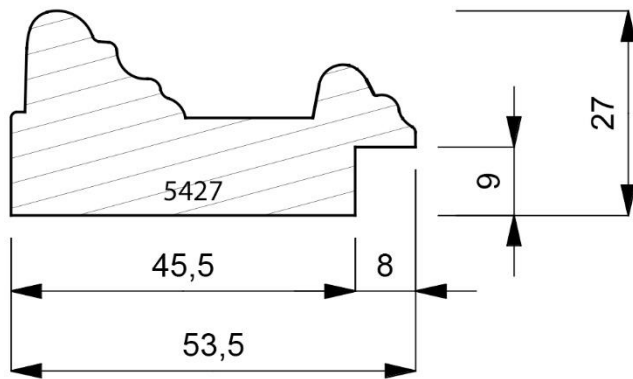

5427-036
Closed Grain Gold Leaf Moulding. (1 Length to a Pack)