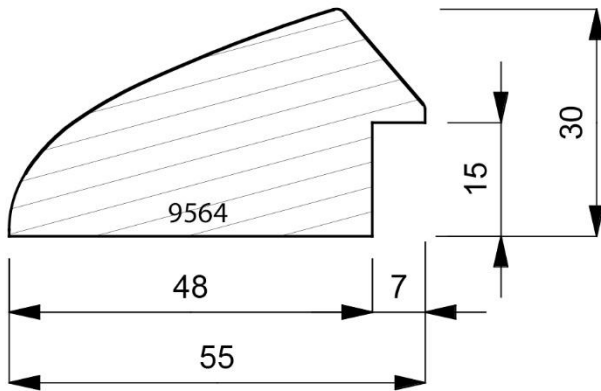

Page: 178-179

Page: 180

Page: 181

Page: 182