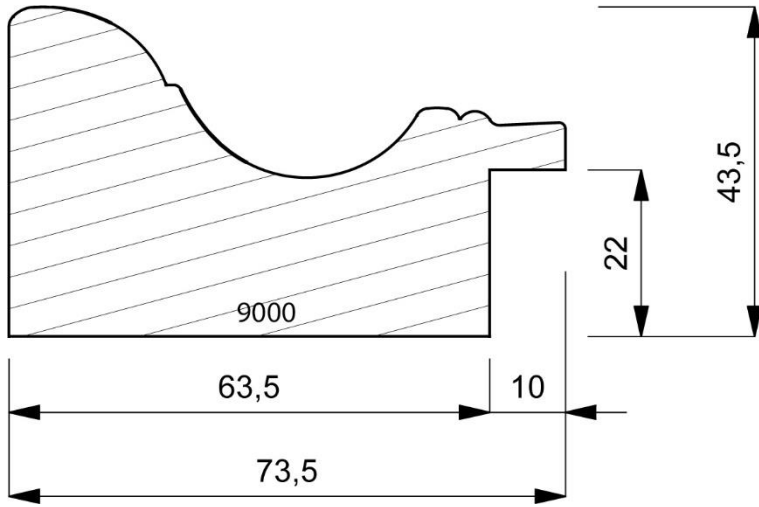

9000-000
Plain Timber Large Roanoke Shape Moulding.
(1 Length to a Pack)

9000-025
Hand Finished Silver Leaf Moulding with Hand Applied Colours on a Traditional Roanoke Shape Moulding.
(1 Length to a Pack)