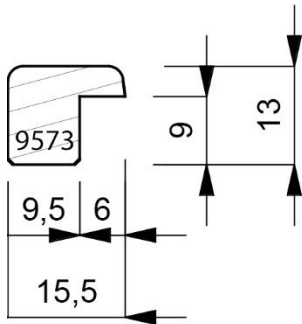

Page: 183

Page: 184

Page: 185

Page: 186