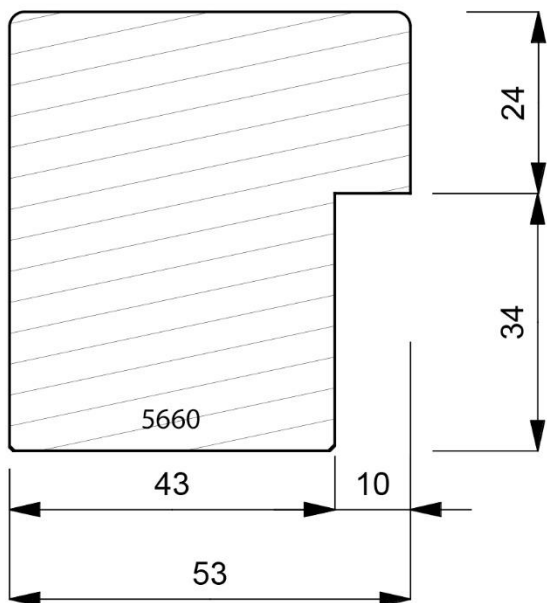

5660-090
Open Grain Vellum Finish Box Moulding. (1 Length to a Pack)