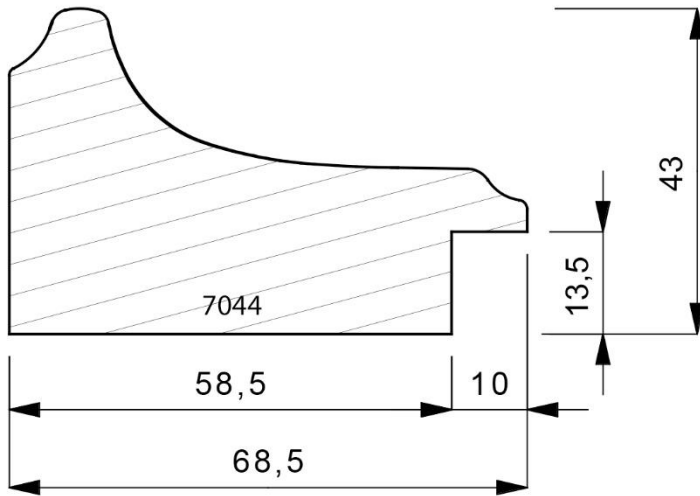

7044-011

Open Grain White Finish Contemporary Moulding with a Black Foil Front Edge.
(1 Length to a Pack)