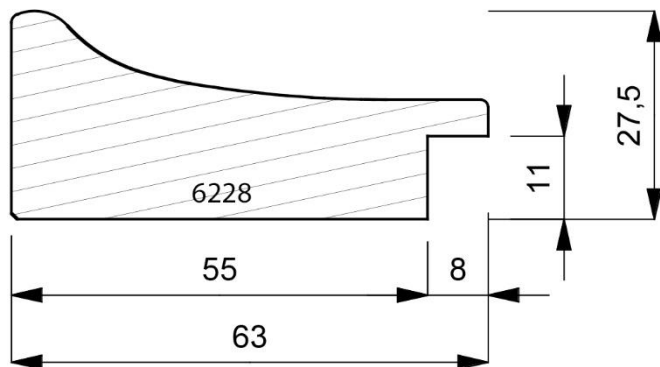

6043-075
Hand Finished Flemish Ornamental Moulding with Red & Bronze Detail Effect.
(1 Length to a Pack)

6228-000
Plain Timber Wide Scoop Moulding. (2 Lengths to a Pack)

6228-090
Open Grain Vellum Finish Wide Scoop Moulding. (1 Lengths to a Pack)