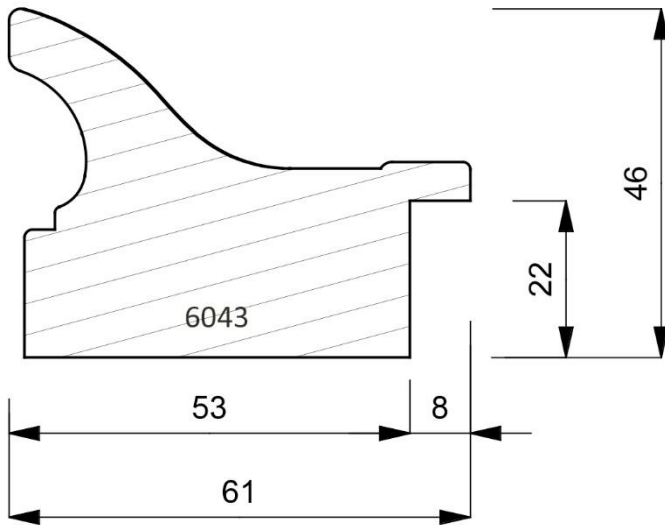

6043-073
Hand Finished Antique Ivory Flemish Ornamental Moulding, with Gold Front Sight Edge.
(1 Length to a Pack)