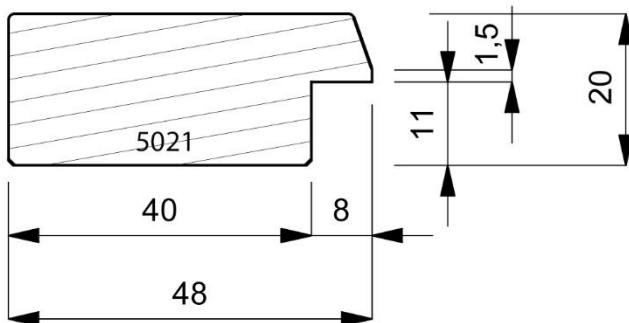

Page: 111-113