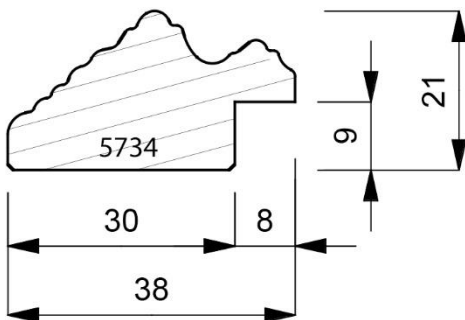

Page: 128-129