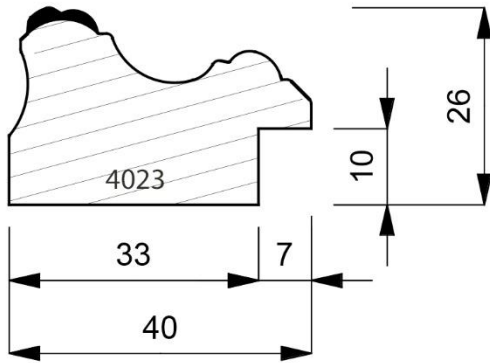

4023-021
Antique Black Open Grain Moulding with Antique White Patina & Gold Foil Lip.
(1 Length to a Pack)