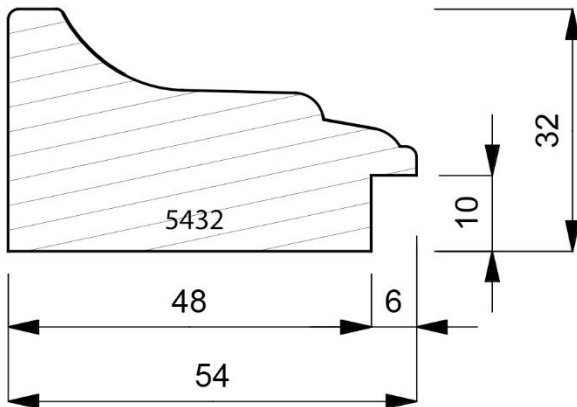

5432-000
Plain Timber Scoop & Slip Moulding. (2 Lengths to a Pack)