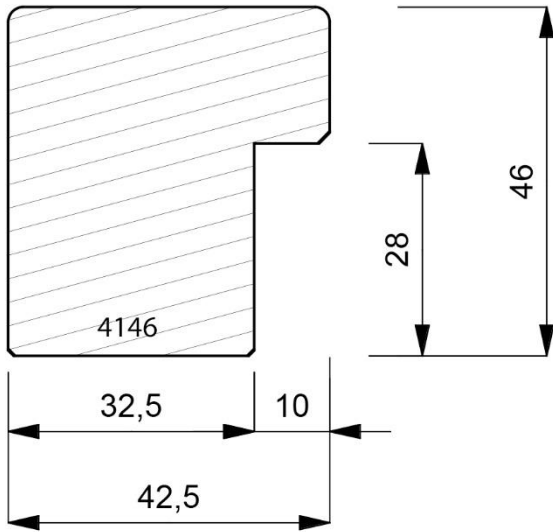

4146-098
Open Grain Walnut Finish Box Moulding. (1 Length to a Pack)