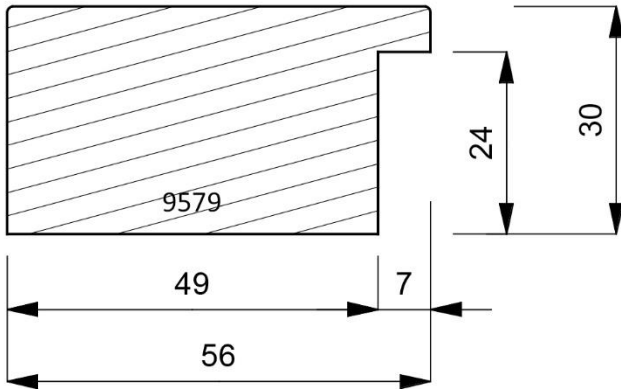

9579-099
Oxidized Gold Leaf Moulding.
(1 Length to a Pack)
Made in Italy