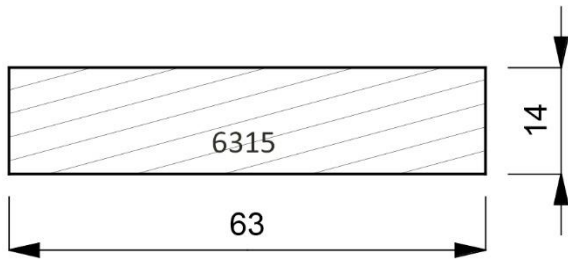

6315-001
63mm White Flat Liner with imitation canvas effect ornament. Ideal to use with 5035-001
(Page 89)
(2 Lengths to a Pack)