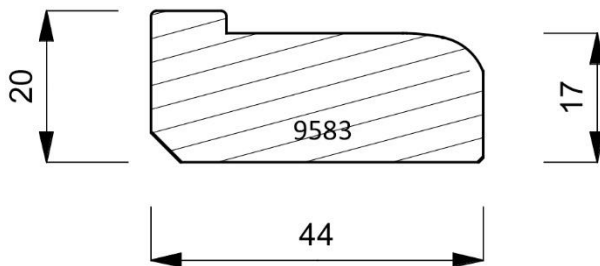

Page: 191

Page: 192

Mouldings shown are subject to the usual photographic & printing restrictions.

Physical samples are available on request.

Images shown are actual size.

1070-000
Plain Timber 43mm Deep Box Moulding. (2 Lengths to a Pack)