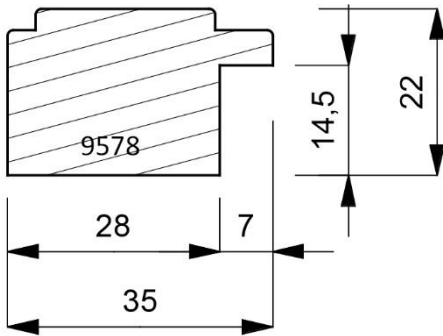

9576-015

Closed Grain Matt Black Lacquer Finish Moulding. (6 Lengths to a Pack)

Made in Italy

9577-000
Spanish Cap Plain Timber Moulding. (2 Lengths to a Pack)

9577-090
Spanish Cap Open Grain Vellum Moulding. (2 Lengths to a Pack)