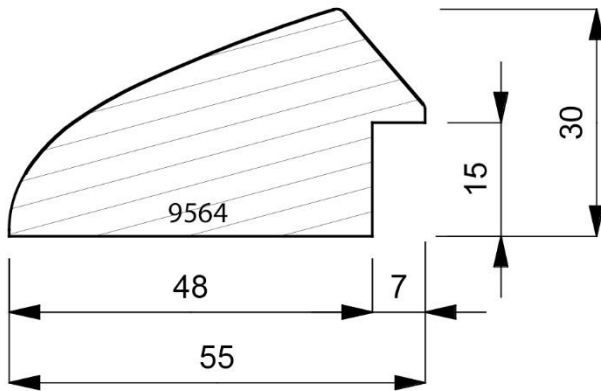

9564-024
Closed Grain Gold Foil Moulding with a Burned Antique Finish. (1 Length to a Pack)
Made in Italy