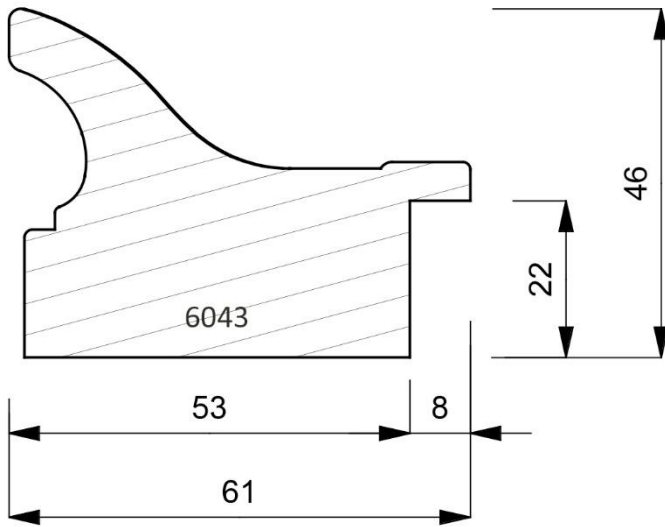

6043-067
Hand Finished Antique Black Flemish Ornamental Moulding, with Red Highlights.
(1 Length to a Pack)