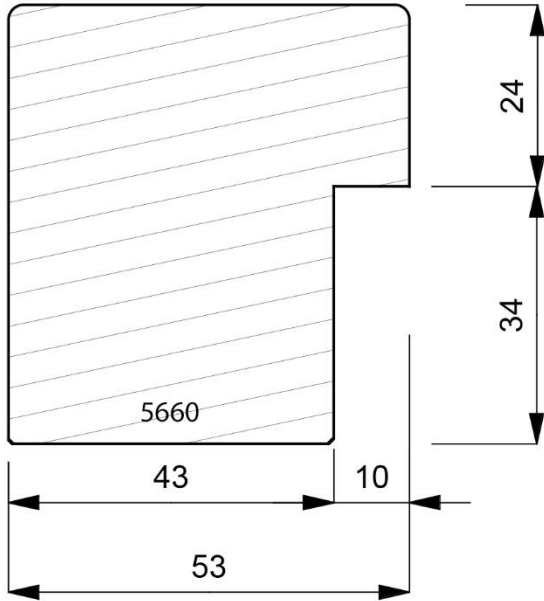

Page: 124-127

Page: 128-129

Page: 130