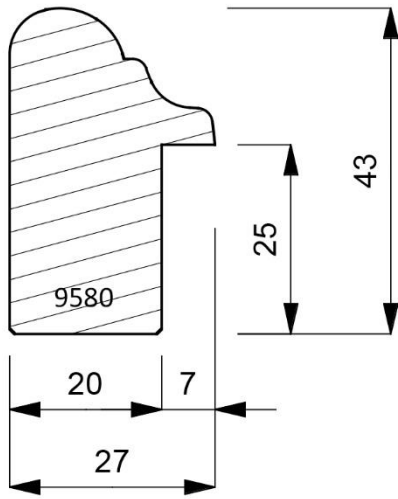

9580-000
Plain Timber Traditional Cap Moulding. (2 Lengths to a Pack)