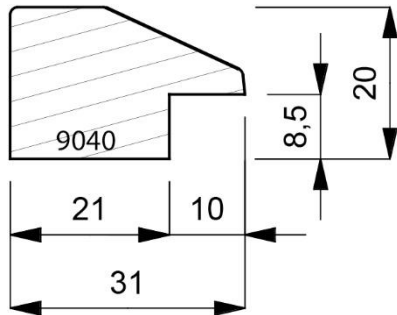

Page: 164-175

Page: 176

Page: 177