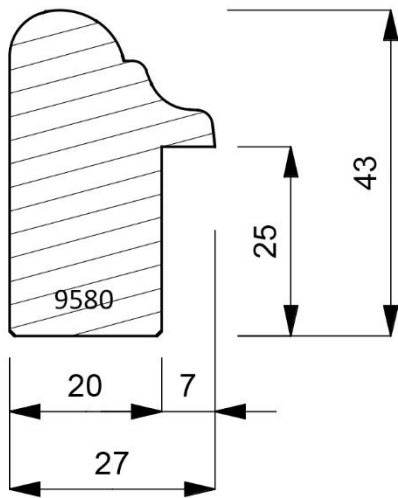

Page: 191

Page: 192

Mouldings shown are subject to the usual photographic & printing restrictions.

Physical samples are available on request.

Images shown are actual size.

1070-000
Plain Timber 43mm Deep Box Moulding. (2 Lengths to a Pack)