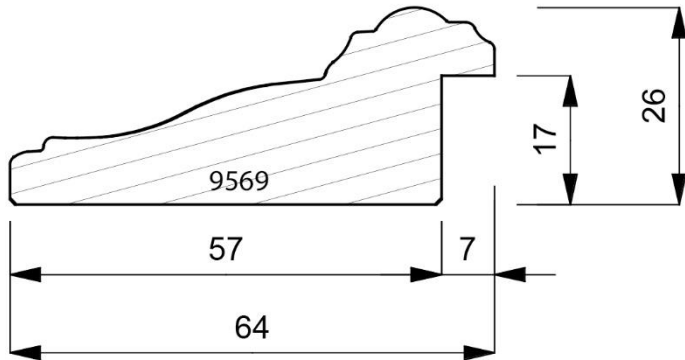

9569-023
Closed Grain Silver Leaf Reverse Moulding. (2 Lengths to a Pack) Made in Italy