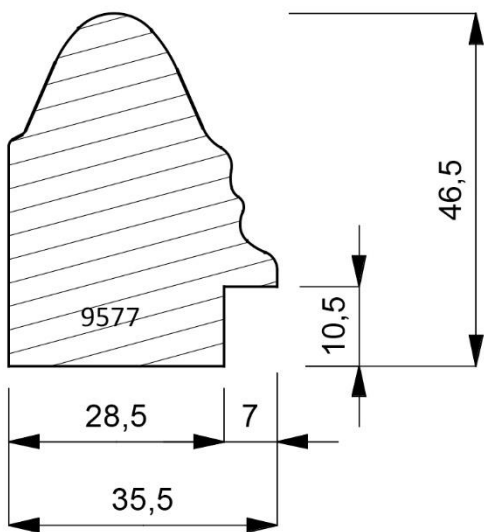

Page: 187

Page: 188-189

Page: 190