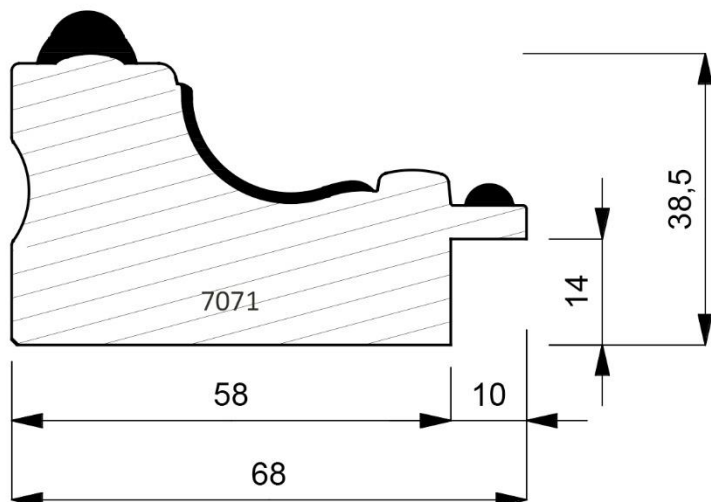

Page: 151-153