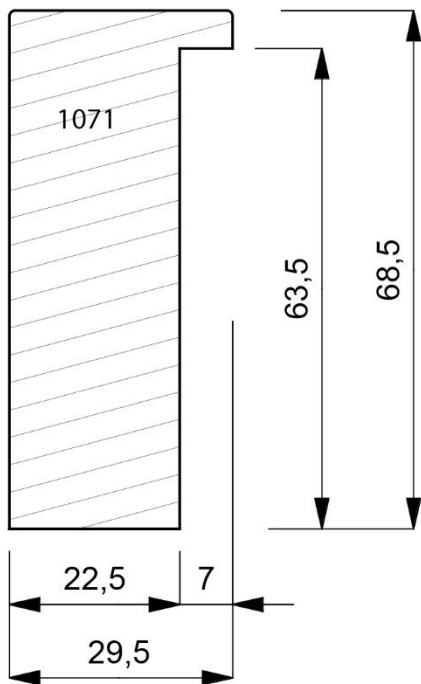

1071-000
68.5mm Plain Timber Deep Box Moulding. (2 Lengths to a Pack)