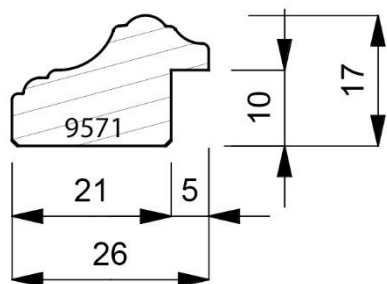

9571-023
Closed Grain Small Silver Leaf Reverse Moulding. (4 Lengths to a Pack)
Made in Italy