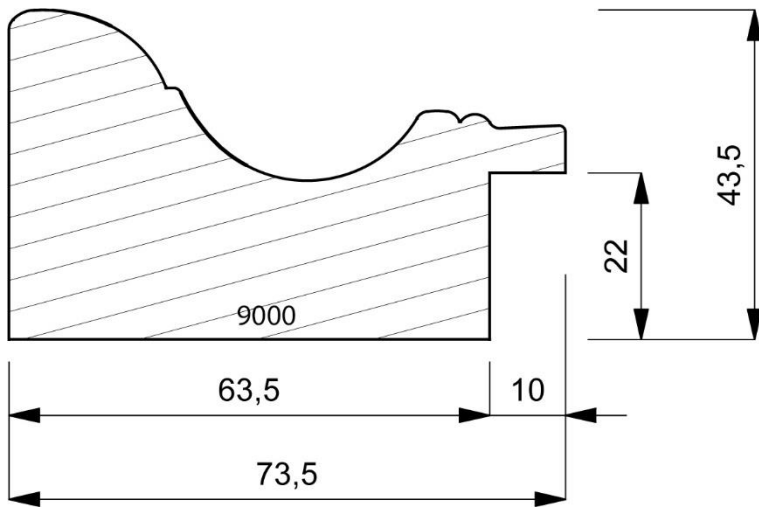

9000-068
Closed Grain Antique Red/Black Finish on a Traditional Roanoke Shape Moulding.
(1 Length to a Pack)