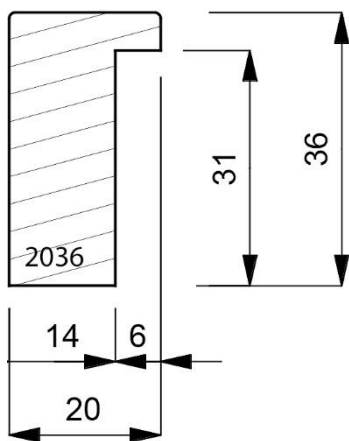

Page: 47-49